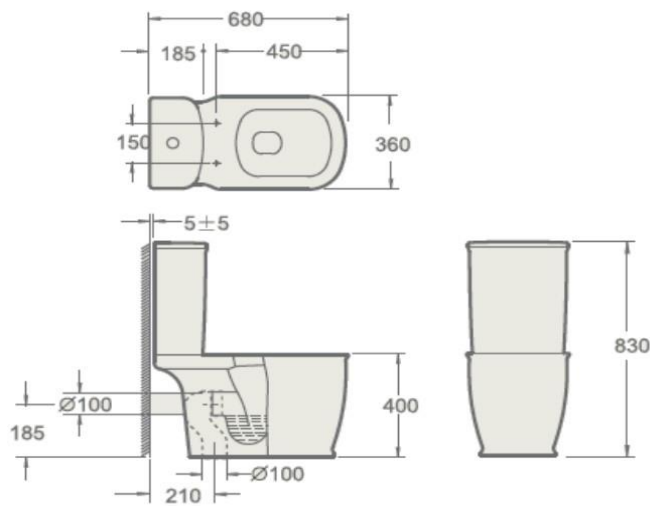

Product Code	INSFI002
---------------------	----------

Instinct - INSFI002 Firth Close Coupled Cistern (6/4 & 4/2.5Ltr Flush) in White (360 x 185 x 430)

Category:	Toilets	Weight	15.50 KG	Range	Firth
Guarantee:	Sanitaryware		25 Years	Instinct Code	INSFI002
	Cistern Fittings		3 Years	Colour:	White
	Seats		1 Year	EAN CODE	5056143410836

Dimensions are in Millimetres except thread sizes which are BSP imperial

Features:

- 4/6L Dual Flushing Cistern Fittings
- Water saving 4 and 2.6 litre economy flush capability
- Includes WRAS approved fittings