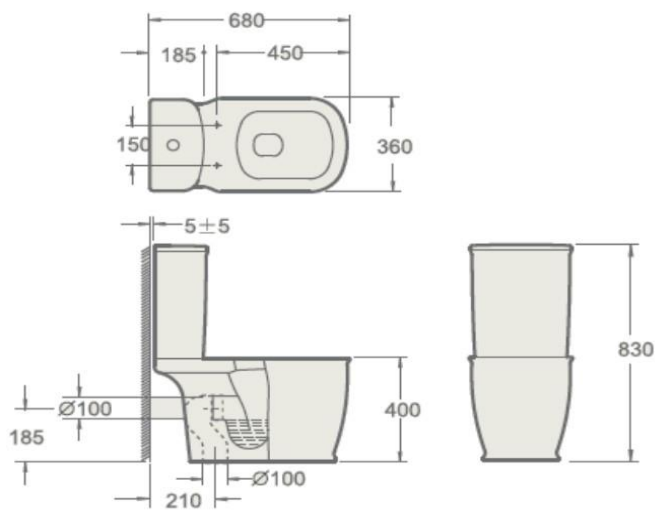

Product Code	INSFI001
---------------------	----------

Instinct - INSFI001 Firth Open Back Close Coupled Pan in White (680 x 360 x 400)

Category:	Toilets	Weight	35.50 KG	Range	Firth
Guarantee:	Sanitaryware		25 Years	Instinct Code	INSFI001
	Cistern Fittings		3 Years	Colour:	White
	Seats		1 Year	EAN CODE	5056143410829

Dimensions are in Millimetres except thread sizes which are BSP imperial

Features:

- Easy to Clean Glaze
- Includes Fittings

Approvals:

British Standard
CE Approval

YES

Notes

Our guarantee is subject to the product having been installed, used and maintained in accordance with our instructions. All working parts (such as hinges, ceramic disks, cartridges, seals and cistern fittings), are covered for 36 months from proof of purchase date. This excludes seats, which are subject to normal wear and tear, which are covered for 12 months. Our guarantee applies to the original purchaser and is non-transferable. Our guarantee is only applicable in the UK and ROI. This does not affect your statutory rights.