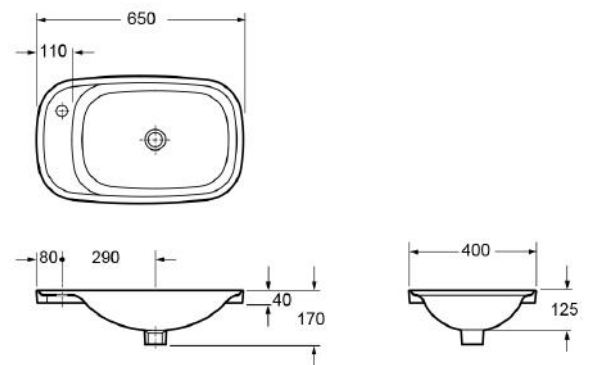

TECHNICAL DATA SHEET

FIRTH 650MM COUNTERTOP BASIN ONE TAPHOLE

Category: Countertop Basins

Weight: 10kg

Range: Firth

Guarantee: 25 years manufacturing

Instinct Code: INSBW007

EAN Code: 5060737385035

Dimensions are in millimetres except thread sizes which are BSP imperial.

Features

- CE Approved
- Ceramic composition ensures a clean design and finish

Notes

Our guarantee is subject to the product having been installed, used and maintained in accordance with our instructions. All working parts (such as hinges, ceramic disks, cartridges and cistern fittings), which are subject to normal wear and tear, are covered for 36 months from proof of purchase date. This excludes seats and bath seals, which are covered for 12 months. Our guarantee applies to the original purchaser and is nontransferable. Our guarantee is only applicable in the UK and ROI. This does not affect your statutory rights.