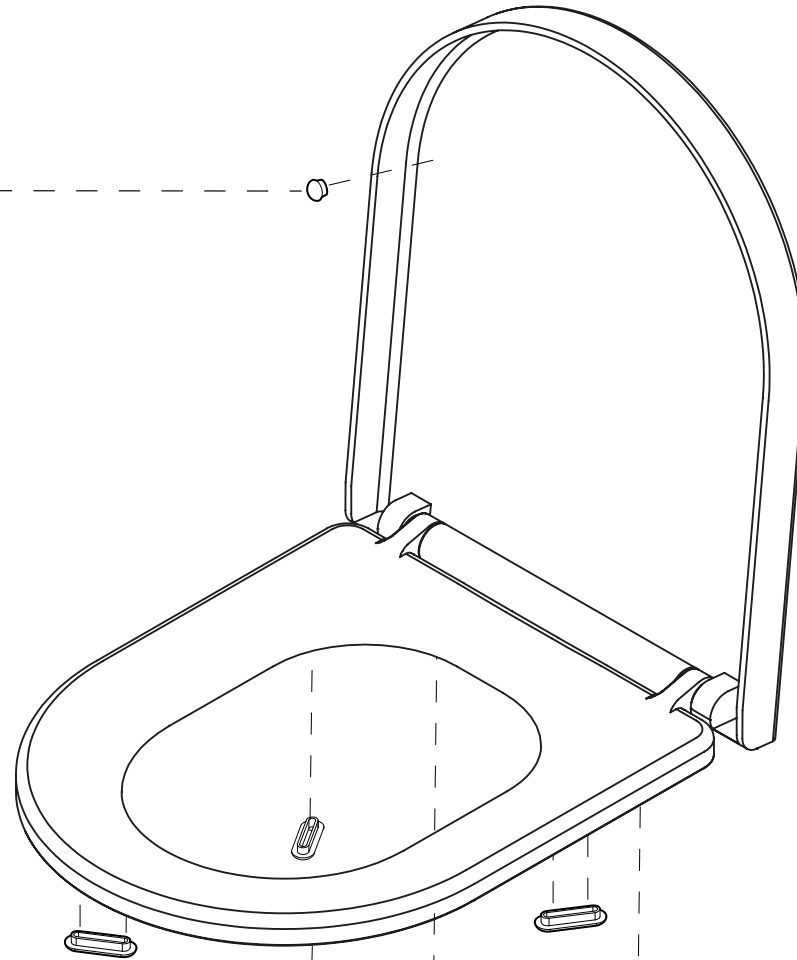

Seat Lid Buffer x2
SP16658

Ring Buffer x2
SP16223

Quick Release Hinge Fixing Pack
SP16657

Firbeck Toilet Seat | Spares Diagram
INST01054

Notes|

Date Created | 24/01/23

Brassmill Lane Trading Estate, Bath, BA1 3JF | T:01225 303900