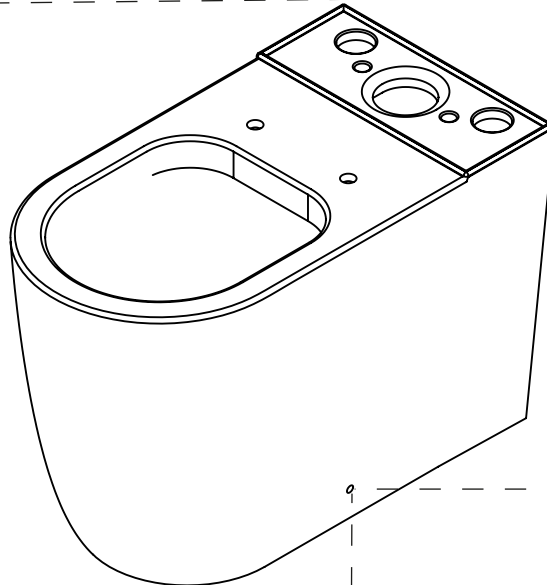

TR9033
A24232 Flush
Valve with
Telescopic
Overflow

SP19617
Rubber Flap Seal
for A24232 flush
valve

SP19539
CC Rubber
Doughnut
Washer

SP19542
Brass Tank Fixing Bolt Set
with M6*80mm Bolts

SP11078
WC Floor Fixing Kit

SP19534
Chrome Button for Ø48mm
Cistern Hole

TR9027
Black Button for Ø48mm
Cistern Hole

TR9039
Brass Button for Ø48mm
Cistern Hole

SP19616
Rubber Diaphragm for Air
Gap Inlet Valve

SP19528
Air Gap Inlet Valve (Tall)

Floor Fixing Cover Caps

SP20757
White

SP20758
Chrome

SP20285
Black

FIRBECK CLOSE COUPLED FULLY ENCLOSED WC | Spares
Diagram
INST01053

Notes|

Date Created | 24/01/23

V1.TP