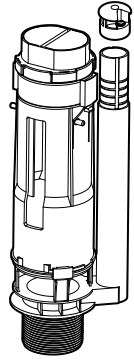

TR9033
A24232 Flush
Valve with
Telescopic
Overflow

SP19617
Rubber Flap Seal
for A24232 flush
valve

SP19539
CC Rubber
Doughnut
Washer

SP19542
Brass Tank Fixing Bolt Set
with M6*80mm Bolts

SP11078
WC Floor Fixing Kit

SP19534
Chrome Button for Ø48mm
Cistern Hole

TR9027
Black Button for Ø48mm
Cistern Hole

TR9039
Brass Button for Ø48mm
Cistern Hole

SP19616
Rubber Diaphragm for Air
Gap Inlet Valve

SP19528
Air Gap Inlet Valve (Tall)

Floor Fixing Cover Caps

SP20757
White

SP20758
Chrome

SP20285
Black

FIRBECK CLOSE COUPLED FULLY ENCLOSED WC | Spares
Diagram
INST01053

Notes|

Date Created | 24/01/23

V1.TP