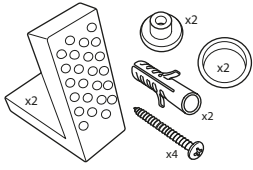

TR9033
A24232 Flush
Valve with
Telescopic
Overflow

SP19617
Rubber Flap Seal
for A24232 flush
valve

SP19539
CC Rubber
Doughnut
Washer

SP19542
Brass Tank Fixing Bolt Set
with M6*80mm Bolts

SP11078
WC Floor Fixing Kit

SP19534
Chrome Button for Ø48mm
Cistern Hole

TR9027
Black Button for Ø48mm
Cistern Hole

TR9039
Brass Button for Ø48mm
Cistern Hole

SP19616
Rubber Diaphragm for Air
Gap Inlet Valve

SP19528
Air Gap Inlet Valve (Tall)

Floor Fixing Cover Caps

SP20757
White

SP20758
Chrome

SP20285
Black

FIRBECK CLOSE COUPLED FULLY ENCLOSED WC | Spares
Diagram
INST01053

Notes|

Date Created | 24/01/23

V1.TP