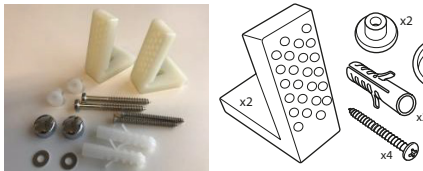

TR9033
A24232 Flush
Valve with
Telescopic
Overflow

SP19617
Rubber Flap Seal
for A24232 flush
valve

SP19539
CC Rubber
Doughnut
Washer

SP19542
Brass Tank Fixing Bolt Set
with M6*80mm Bolts

SP11078
WC Floor Fixing Kit

SP19534
Chrome Button for Ø48mm
Cistern Hole

TR9027
Black Button for Ø48mm
Cistern Hole

TR9039
Brass Button for Ø48mm
Cistern Hole

SP19616
Rubber Diaphragm for Air
Gap Inlet Valve

SP19528
Air Gap Inlet Valve (Tall)

Floor Fixing Cover Caps
SP20757 White SP20758 Chrome
SP20285 Black

FIRBECK OPEN BACK CLOSE COUPLED WC | Spares Diagram
INST01052

Notes|

Date Created | 24/01/23

V1.TP

Brassmill Lane Trading Estate, Bath, BA1 3JF | T:01225 303900