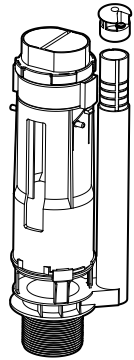

TR9033
A24232 Flush
Valve with
Telescopic
Overflow

SP19617
Rubber Flap Seal
for A24232 flush
valve

SP19539
CC Rubber
Doughnut
Washer

SP19542
Brass Tank Fixing Bolt Set
with M6*80mm Bolts

SP11078
WC Floor Fixing Kit

SP19534
Chrome Button for Ø48mm
Cistern Hole

TR9027
Black Button for Ø48mm
Cistern Hole

TR9039
Brass Button for Ø48mm
Cistern Hole

SP19616
Rubber Diaphragm for Air
Gap Inlet Valve

SP19528
Air Gap Inlet Valve (Tall)

Floor Fixing Cover Caps
SP20757 White SP20758 Chrome
SP20285 Black

FIRBECK OPEN BACK CLOSE COUPLED WC | Spares Diagram
INST01052

Notes|

Date Created | 24/01/23

V1.TP

Brassmill Lane Trading Estate, Bath, BA1 3JF | T:01225 303900