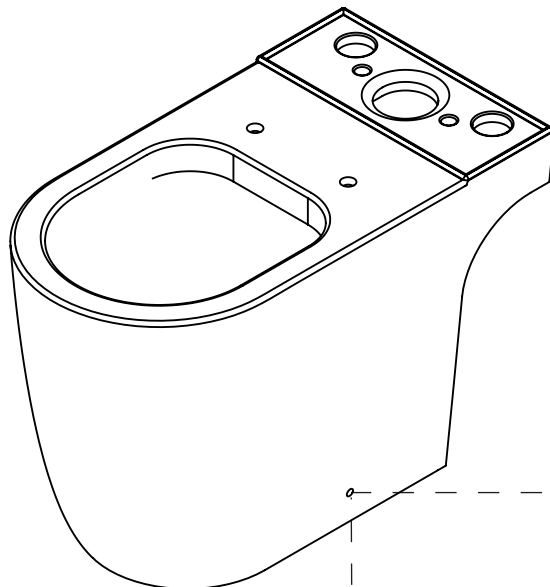

TR9033
A24232 Flush
Valve with
Telescopic
Overflow

SP19617
Rubber Flap Seal
for A24232 flush
valve

SP19539
CC Rubber
Doughnut
Washer

SP19542
Brass Tank Fixing Bolt Set
with M6*80mm Bolts

SP11078
WC Floor Fixing Kit

SP19534
Chrome Button for Ø48mm
Cistern Hole

TR9027
Black Button for Ø48mm
Cistern Hole

TR9039
Brass Button for Ø48mm
Cistern Hole

SP19616
Rubber Diaphragm for Air
Gap Inlet Valve

SP19528
Air Gap Inlet Valve (Tall)

Floor Fixing Cover Caps
SP20757 White SP20758 Chrome
SP20285 Black

FIRBECK OPEN BACK CLOSE COUPLED WC | Spares Diagram
INST01052

Notes|

Date Created | 24/01/23

V1.TP

Brassmill Lane Trading Estate, Bath, BA1 3JF | T:01225 303900