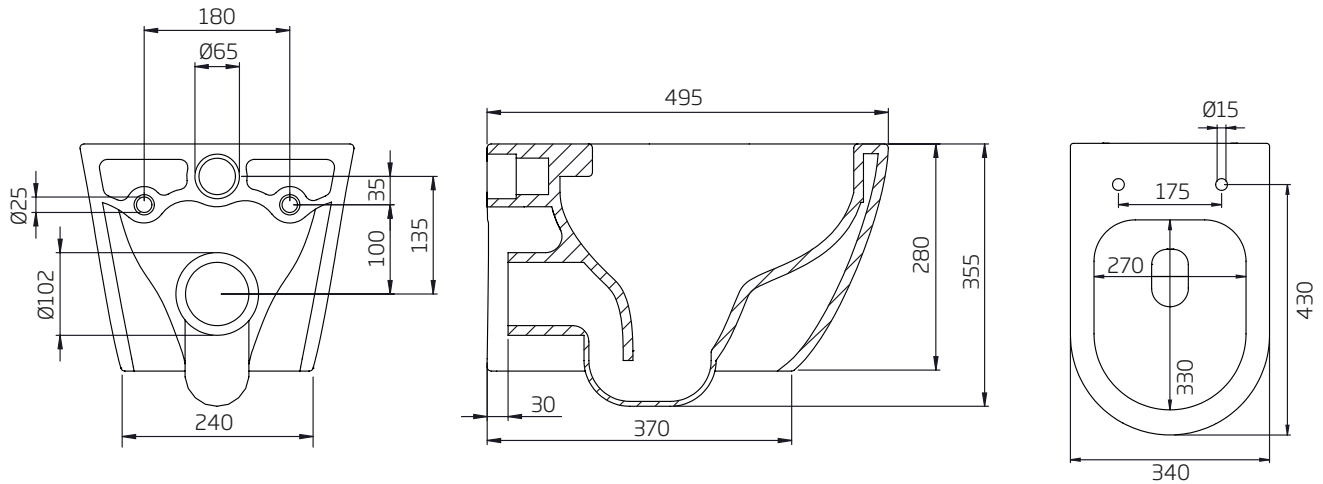

Pan Specification

Short Projection Rimless Wall Hung Pan (INST01051)

Finish	White
Dimensions	355(h) x 340(w) x 495(d) mm
Weight	22.68kg
Fixing Supplied	Yes
Fixing Exposed or Concealed	Concealed

Spares

Wall Hanging Fixing Kit SP18524

Firbeck Short Projection Rimless Wall Hung Pan INST01051, INST01054

Pan (INST01051)

Extra Dimensions

Front to Back Footprint – 370mm
 Left to Right Footprint – 240mm
 Bowl Front to Back – 330mm
 Bowl Left to Right – 270mm
 Pan Height (inc. sump) – 280mm (355mm)
 Pan Overall Front to Back – 495mm
 Width of Inner Void – 190mm

Seat (INST01054)

Extra Dimensions

Seat/Lid Front to Back – 424mm
 Seat/Lid Left to Right – 345mm
 Ring Hole Front to Back – 275mm
 Ring Hole Left to Right – 205mm
 Seat Overall Thickness – 44mm
 Width of Back of Seat – 345mm