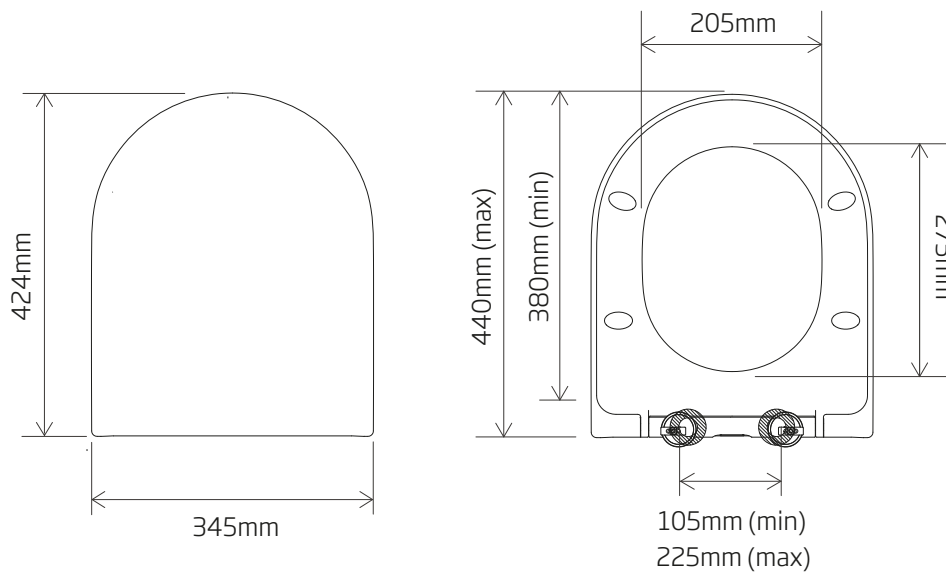

Pan Specification

Short Projection Rimless Wall Hung Pan (INST01051)

Finish	White
Dimensions	355(h) x 340(w) x 495(d) mm
Weight	22.68kg
Fixing Supplied	Yes
Fixing Exposed or Concealed	Concealed

Spares

Wall Hanging Fixing Kit SP18524

Firbeck Short Projection Rimless Wall Hung Pan INST01051, INST01054

Pan (INST01051)

Extra Dimensions

Front to Back Footprint – 370mm
 Left to Right Footprint – 240mm
 Bowl Front to Back – 330mm
 Bowl Left to Right – 270mm
 Pan Height (inc. sump) – 280mm (355mm)
 Pan Overall Front to Back – 495mm
 Width of Inner Void – 190mm

Seat (INST01054)

Extra Dimensions

Seat/Lid Front to Back – 424mm
 Seat/Lid Left to Right – 345mm
 Ring Hole Front to Back – 275mm
 Ring Hole Left to Right – 205mm
 Seat Overall Thickness – 44mm
 Width of Back of Seat – 345mm