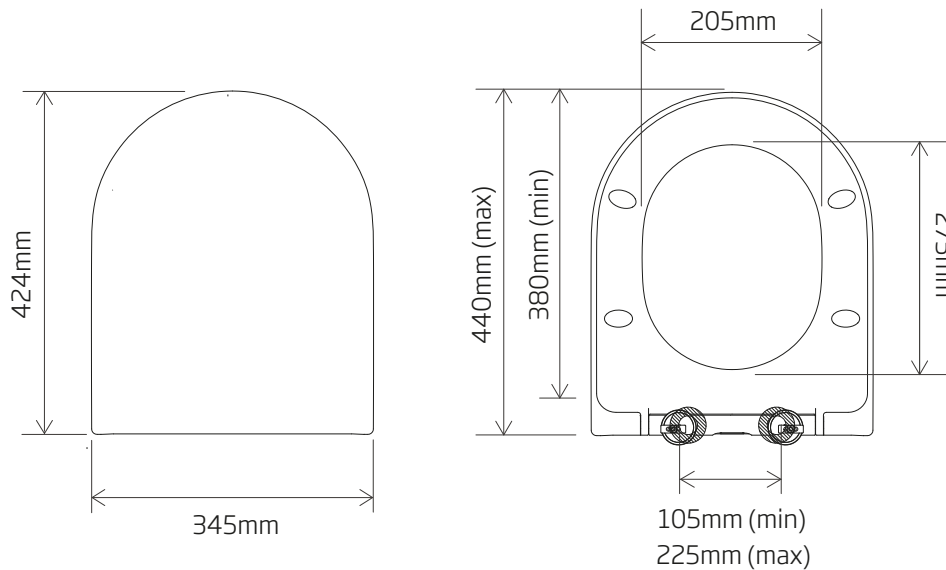

Pan Specification

Short Projection Rimless Wall Hung Pan (INST01051)

Finish	White
Dimensions	355(h) x 340(w) x 495(d) mm
Weight	22.68kg
Fixing Supplied	Yes
Fixing Exposed or Concealed	Concealed

Spares

Wall Hanging Fixing Kit SP18524

Firbeck Short Projection Rimless Wall Hung Pan INST01051, INST01054-SF

Pan (INST01051)

Extra Dimensions

Front to Back Footprint – 370mm
 Left to Right Footprint – 240mm
 Bowl Front to Back – 330mm
 Bowl Left to Right – 270mm
 Pan Height (inc. sump) – 280mm (355mm)
 Pan Overall Front to Back – 495mm
 Width of Inner Void – 190mm

Seat (INST01054-SF)

Secure-Fix 

Extra Dimensions

Seat/Lid Front to Back – 424mm
 Seat/Lid Left to Right – 345mm
 Ring Hole Front to Back – 275mm
 Ring Hole Left to Right – 205mm
 Seat Overall Thickness – 44mm
 Width of Back of Seat – 345mm