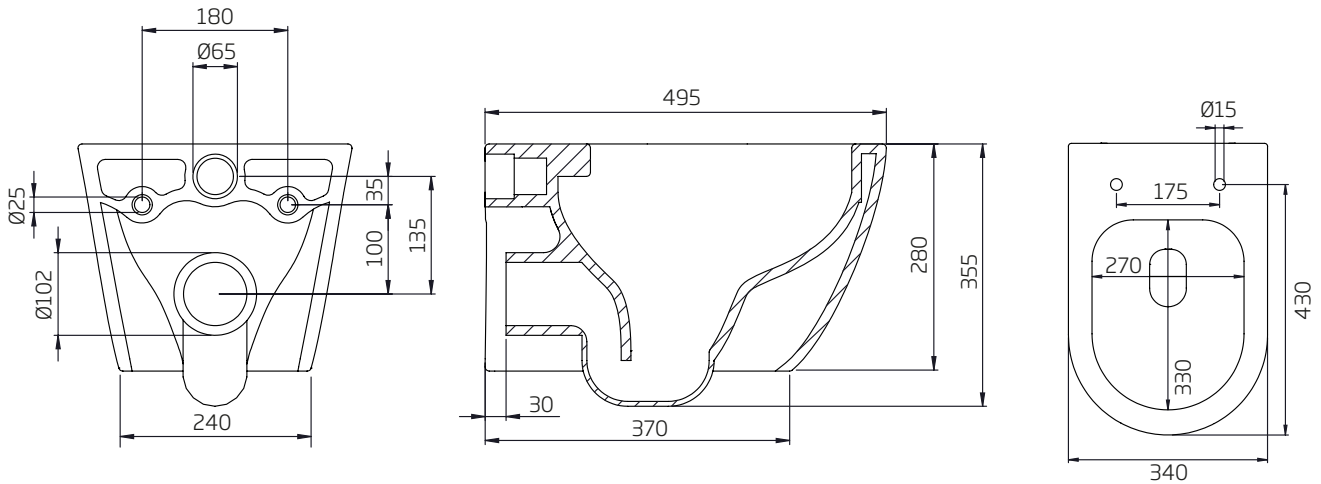

Pan Specification

Short Projection Rimless Wall Hung Pan (INST01051)

Finish	White
Dimensions	355(h) x 340(w) x 495(d) mm
Weight	22.68kg
Fixing Supplied	Yes
Fixing Exposed or Concealed	Concealed

Spares

Wall Hanging Fixing Kit SP18524

Firbeck Short Projection Rimless Wall Hung Pan INST01051, INST01054-SF

Pan (INST01051)

Extra Dimensions

Front to Back Footprint – 370mm
 Left to Right Footprint – 240mm
 Bowl Front to Back – 330mm
 Bowl Left to Right – 270mm
 Pan Height (inc. sump) – 280mm (355mm)
 Pan Overall Front to Back – 495mm
 Width of Inner Void – 190mm

Seat (INST01054-SF)

Secure-Fix 

Extra Dimensions

Seat/Lid Front to Back – 424mm
 Seat/Lid Left to Right – 345mm
 Ring Hole Front to Back – 275mm
 Ring Hole Left to Right – 205mm
 Seat Overall Thickness – 44mm
 Width of Back of Seat – 345mm