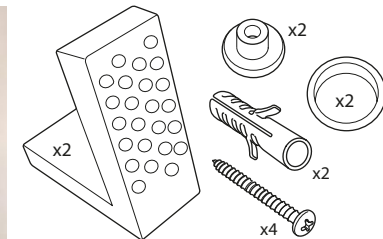

Floor Fixing Cover Caps

SP20757
White

SP20758
Chrome

SP20285
Black

SP11078
WC Floor Fixing Kit

FIRBECK BTW WC | Spares Diagram
INST01050

Notes|

Date Created | 24/01/23