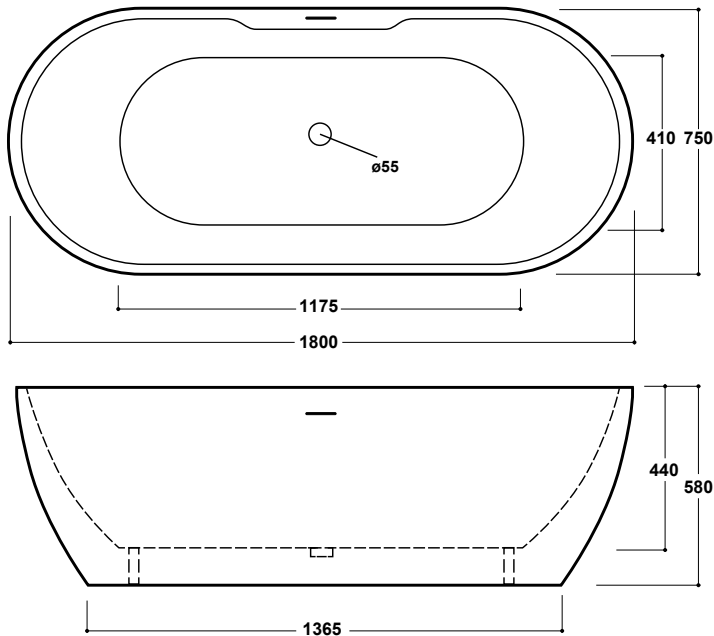

### Espada 1800 x 750mm Freestanding Bath INST901203

#### Specification

Finish	Gloss White
Dimensions	580(h) x 1800(w) x 750(d) mm
Weight	44kg
Bath Type	Freestanding bath
Tapholes	Cannot be drilled
Water Capacity	274 Litres
Legs Supplied	Yes
Leg Fixing Type	Pre-fitted
Legs Adjustable	Yes
Bath Surface Material	Acrylic
Bath Surface Material Thickness	3.5mm
Waste Supplied	Yes
Overflow Supplied	Yes
Overflow Height	372mm
Encapsulated Base Board	Yes
Base Board Material	MDF
Material Used to Cover Base Board	Fiberglass