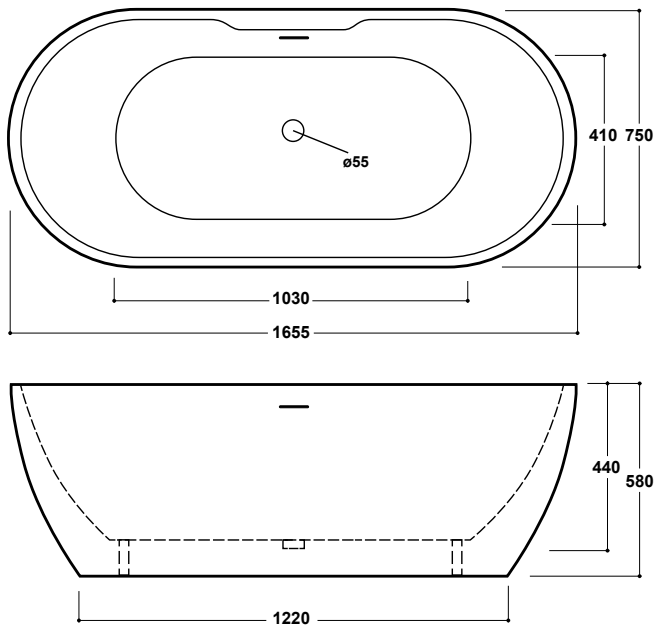

### Espada 1655 x 750mm Freestanding Bath INST901202BLK

#### Specification

Finish	Black
Dimensions	580(h) x 1655(w) x 750(d) mm
Weight	41kg
Bath Type	Freestanding bath
Tapholes	Cannot be drilled
Water Capacity	236 Litres
Legs Supplied	Yes
Leg Fixing Type	Pre-fitted
Legs Adjustable	Yes
Bath Surface Material	Acrylic
Bath Surface Material Thickness	3.5mm
Waste Supplied	Yes
Overflow Supplied	Yes
Overflow Height	376mm
Encapsulated Base Board	Yes
Base Board Material	MDF
Material Used to Cover Base Board	Fiberglass