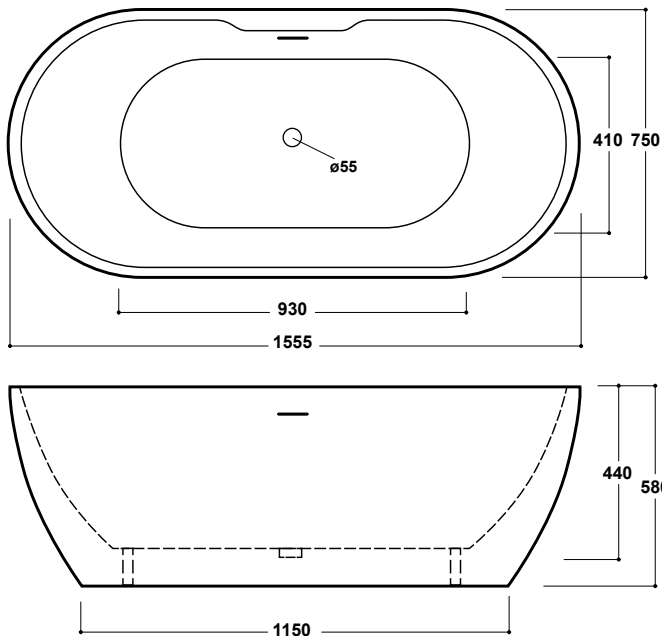

Espada 1555 x 750mm Freestanding Bath INST901201

Specification

Finish	Gloss White
Dimensions	580(h) x 1555(w) x 750(d) mm
Weight	38kg
Bath Type	Freestanding bath
Tapholes	Cannot be drilled
Water Capacity	222 Litres
Legs Supplied	Yes
Leg Fixing Type	Pre-fitted
Legs Adjustable	Yes
Bath Surface Material	Acrylic
Bath Surface Material Thickness	3.5mm
Waste Supplied	Yes
Overflow Supplied	Yes
Overflow Height	372mm
Encapsulated Base Board	Yes
Base Board Material	MDF
Material Used to Cover Base Board	Fiberglass