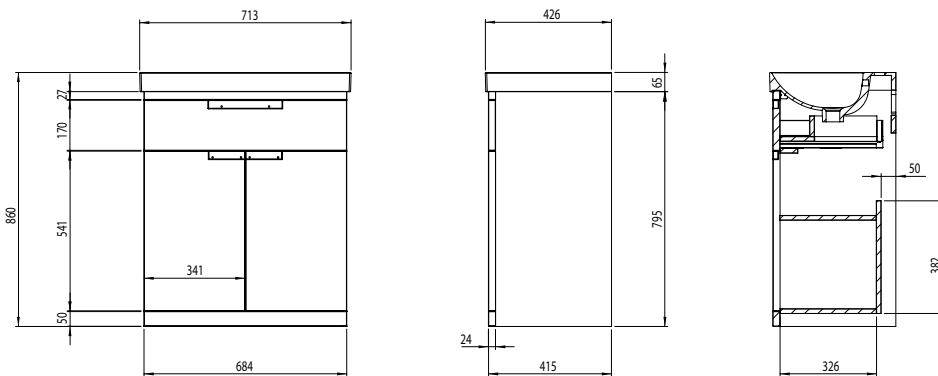

Espada 700mm Floor Standing Single Drawer Two Door Basin Unit INST041425, INST041426, INST041427, INST041428, INST041438

Specification

| | |
|----------------------------------|--|
| Finish | Gloss White (INST041425) Gloss Light Grey (INST041426) Matt Midnight Grey (INST041427) Matt Willow (INST041428) Swiss Oak (INST041438) |
| Dimensions | 860(h) x 713(w) x 426(d) mm |
| Weight | 33.9kg |
| Carcass Thickness | 18/16mm |
| Carcass Material | MDF and MFC |
| Carcass Finish | Painted or PVC Wrap (INST041438) |
| Internal Cabinet Colour | Dark Grey or White (INST041425) |
| Plumbing Void | 50mm |
| Cabinet Fixing Type | Fix to wall via back brace |
| Door / Drawer Finish | Painted |
| Door / Frontal Material | MDF |
| Number of Doors | Two |
| Number of Drawers | One |
| Number of Internal Shelves | One (Fixed) |
| Door Handing | - |
| Hinge / Runner Type | Soft close |
| Handle / Knob | Three chrome plated handles (supplied) |
| Handle Centres | - |
| Pre-Drilled / Marked for handles | Pre-cut groove |

Extra Dimensions

Internal Drawer Depth (Front to Back) – 327mm
Internal Drawer Height – 70mm
Internal Drawer Width – 606mm
Drawer Cut Out (W&D) – 204 x 243mm

Key Features + Benefits

FAQs

Please see next page

Espada 700mm Floor Standing Single Drawer Two Door Basin Unit INST041425, INST041426, INST041427, INST041428, INST041438

FAQs

Q – How big is the plumbing void at the back of the furniture?

A – 50mm.

Q – Are the handles fitted?

Q – How deep is the unit when the drawer and doors are fully open?

A – Approx. 780mm including handle.

Q – What is the interior finish of the unit?

A – White on White Units. Dark Grey for all other finishes.