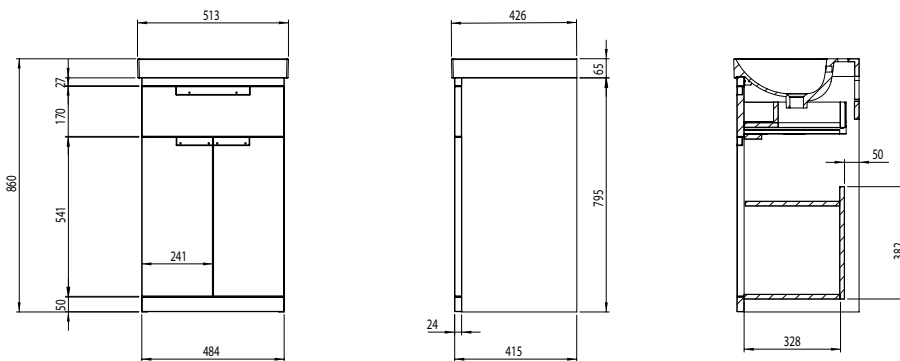

### Espada 500mm Floor Standing Single Drawer Two Door Basin Unit INST041421, INST041422, INST041423, INST041424, INST041433

#### Specification

Finish	Gloss White (INST041421) Gloss Light Grey (INST041422) Matt Midnight Grey (INST041423) Matt Willow (INST041424) Swiss Oak (INST041433)
Dimensions	860(h) x 513(w) x 426(d) mm
Weight	28.52kg
Carcass Thickness	18/16mm
Carcass Material	MDF and MFC
Carcass Finish	Painted or PVC Wrap (INST041433)
Internal Cabinet Colour	Dark Grey or White (INST041421)
Plumbing Void	50mm
Cabinet Fixing Type	Fix to wall via back brace
Door / Drawer Finish	Painted
Door / Frontal Material	MDF
Number of Doors	Two
Number of Drawers	One
Number of Internal Shelves	One (Fixed)
Door Handing	-
Hinge / Runner Type	Soft close
Handle / Knob	Three chrome plated handles (supplied)
Handle Centres	-
Pre-Drilled / Marked for handles	Pre-cut groove

#### Extra Dimensions

Internal Drawer Depth (Front to Back) – 327mm  
Internal Drawer Height – 70mm  
Internal Drawer Width – 406mm  
Drawer Cut Out (W&D) – 204 x 243mm