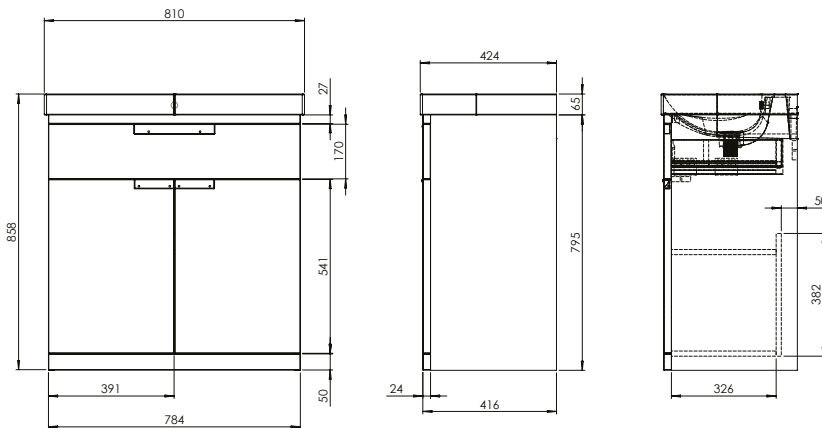

### Espada 800mm Floor Standing Single Drawer Two Door Basin Unit

INST0414213, INST0414214, INST0414215, INST0414216, INST041440

#### Specification

Finish	Gloss White (INST0414213) Gloss Light Grey (INST0414214) Matt Midnight Grey (INST0414215) Matt Willow (INST0414216) Swiss Oak (INST041440)
Dimensions	860(h) x 810(w) x 424(d) mm
Weight	43kg
Carcass Thickness	18/16mm
Carcass Material	MDF and MFC
Carcass Finish	Painted or PVC Wrap (INST041440)
Internal Cabinet Colour	Dark Grey or White (INST0414213)
Plumbing Void	50mm
Cabinet Fixing Type	Fix to wall via back brace
Door / Drawer Finish	Painted
Door / Frontal Material	MDF
Number of Doors	Two
Number of Drawers	One
Number of Internal Shelves	One (Fixed)
Door Handing	-
Hinge / Runner Type	Soft close
Handle / Knob	Three chrome plated handles (supplied)
Handle Centres	-
Pre-Drilled / Marked for handles	Pre-cut groove

#### Extra Dimensions

Internal Drawer Depth (Front to Back) – 327mm  
Internal Drawer Height – 70mm  
Internal Drawer Width – 700mm  
Drawer Cut Out (W&D) – 172 x 227mm