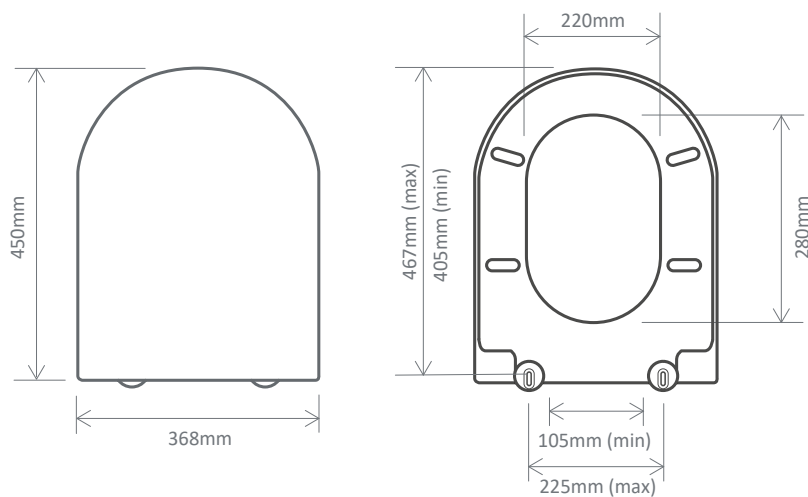

Espada Comfort Height Rimless Back To Wall Pan INST01041, INST01011

Seat Specification

Quick Release, Soft Close, Slim, Seat & Cover (INST01011)

Finish	White
Dimensions	27(h) x 368(w) x 450(d) mm
Weight	3.1kg
Seat Hinge Material	Stainless Steel
Antibacterial Protection	No
Seat Type	Slim
UV Protection	-
Max Load Test	150kg
Seat Material	Thermoset

Pan Specification

Comfort Height Rimless Back To Wall Pan (INST01041)

Finish	White
Dimensions	460(h) x 365(w) x 570(d) mm
Weight	33.7kg
Fixing Supplied	Yes
Fixing Exposed or Concealed	Exposed

Spares

Floor Fixing Kit	SP11078
------------------	---------

Espada Comfort Height Rimless Back To Wall Pan INST01041, INST01011

Pan (INST01041)

Seat (INST01011)

Extra Dimensions

Seat/Lid Front to Back – 450mm
Seat/Lid Left to Right – 368mm
Ring Hole Front to Back – 280mm
Ring Hole Left to Right – 220mm

Seat Overall Thickness – N/A
Width of Back of Seat – N/A
Min/Max Adjustment for Fixings –
105/225, 405/467mm

Roper Rhodes

Brassmill Lane Trading Estate, Bath, BA1 3JF. Technical Support – Tel: 01225 303 900 Email: sales@roperrhodes.co.uk