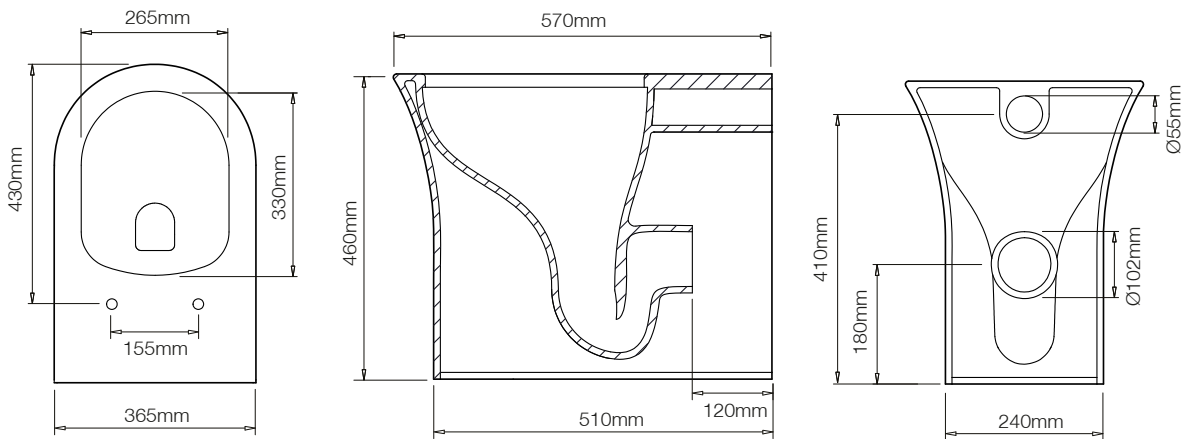

Espada Comfort Height Rimless Back To Wall Pan INST01041, INST01011

Seat Specification

Quick Release, Soft Close, Slim, Seat & Cover (INST01011)

Finish	White
Dimensions	27(h) x 368(w) x 450(d) mm
Weight	3.1kg
Seat Hinge Material	Stainless Steel
Antibacterial Protection	No
Seat Type	Slim
UV Protection	-
Max Load Test	150kg
Seat Material	Thermoset

Pan Specification

Comfort Height Rimless Back To Wall Pan (INST01041)

Finish	White
Dimensions	460(h) x 365(w) x 570(d) mm
Weight	33.7kg
Fixing Supplied	Yes
Fixing Exposed or Concealed	Exposed

Spares

Floor Fixing Kit	SP11078
------------------	---------

Espada Comfort Height Rimless Back To Wall Pan INST01041, INST01011

Pan (INST01041)

Seat (INST01011)

Extra Dimensions

Seat/Lid Front to Back – 450mm
Seat/Lid Left to Right – 368mm
Ring Hole Front to Back – 280mm
Ring Hole Left to Right – 220mm

Seat Overall Thickness – N/A
Width of Back of Seat – N/A
Min/Max Adjustment for Fixings –
105/225, 405/467mm

Roper Rhodes

Brassmill Lane Trading Estate, Bath, BA1 3JF. Technical Support – Tel: 01225 303 900 Email: sales@roperrhodes.co.uk