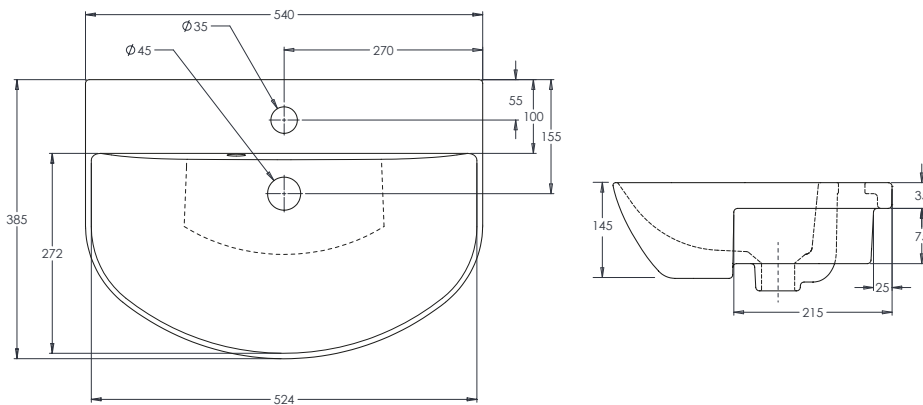

Espada 540mm Semi Countertop Slim Depth One Taphole Basin INST01025

Specification

Finish	White
Dimensions	145(h) x 540(w) x 385(d) mm
Weight	10.9kg
Basin Material	Ceramic
Overflow	Yes
Chainstay Hole	No
Taphole Positioning	Centre

Spares

Cutting Template (Semi Countertop Slim Depth Basin)	SP19414
---	---------

FAQs

Please see next page

Key Features + Benefits

Certifications + Approvals

Roper Rhodes

Brassmill Lane Trading Estate, Bath, BA1 3JF. Technical Support – Tel: 01225 303 900 Email: sales@roperrhodes.co.uk

All information on the data sheet is correct at the time of publication. All measurements are approximate and subject to standard tolerances.

Espada 540mm Semi Countertop Slim Depth One Taphole Basin INST01025

FAQs

Q – Is a fitting template supplied?

A – Yes. Questions on cutting dimensions can be found on the template.

Q – Taphole centre to waste centre?

A – 120mm.

Q – How is the basin fixed to the furniture?

A – Fix to worktop with silicone, please refer to instructions provided.