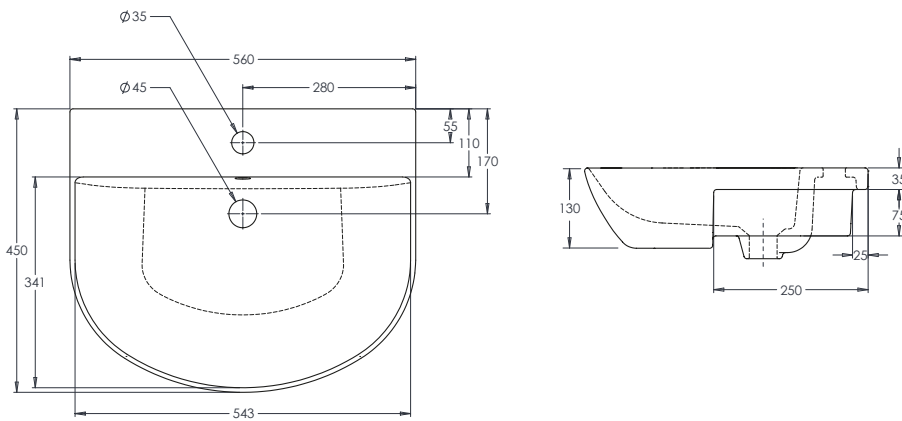

Key Features + Benefits

Certifications + Approvals

Roper Rhodes

Brassmill Lane Trading Estate, Bath, BA1 3JF. Technical Support – Tel: 01225 303 900 Email: sales@roperrhodes.co.uk

All information on the data sheet is correct at the time of publication. All measurements are approximate and subject to standard tolerances.