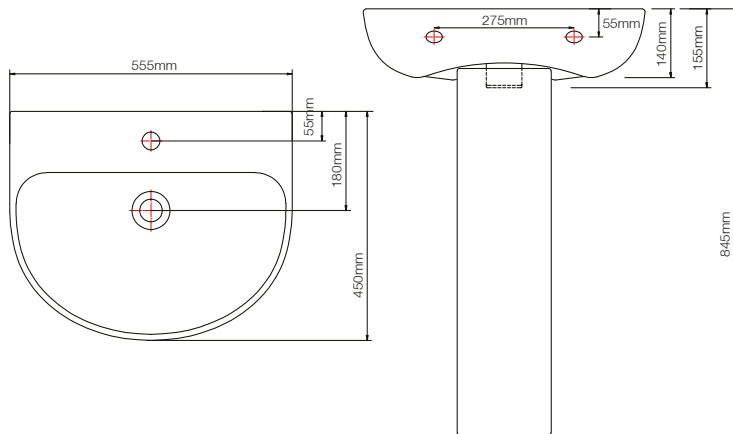

Espada 560mm One Taphole Basin (Full Pedestal) INST01013, INST01014

Basin Specification

560mm, One Taphole Basin
(INST01013)

Finish	White
Dimensions	140(h) x 555(w) x 450(d) mm
Weight	13.6kg
Basin Material	Ceramic
Overflow	Yes
Chainstay Hole	No
Taphole Positioning	Centre

Pedestal Specification

Full Pedestal
(INST01014)

Finish	White
Dimensions	705(h) x 180(w) x 155(d) mm
Weight	12.2kg
Pedestal Material	Ceramic

FAQs

Please see next page

Key Features + Benefits

Certifications + Approvals

Technical Data Sheet | Sanitaryware

Espada 560mm One Taphole Basin (Full Pedestal) INST01013, INST01014

FAQs

Q – What is the height of basin overflow?
A – 66mm.