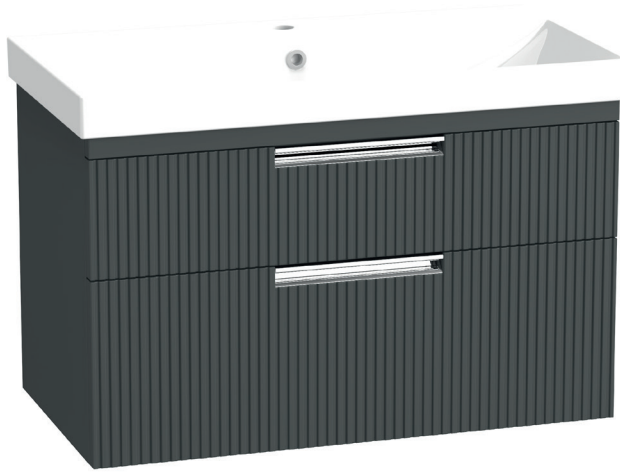

Espada Fluted 800mm Wall Mounted Two Drawer Basin Unit INSTFLO414816

Specification

Finish	Matt Willow
Dimensions	536(h) x 810(w) x 424(d) mm
Weight	34kg
Carcass Thickness	18/16mm
Carcass Material	MDF and MFC
Carcass Finish	Painted
Internal Cabinet Colour	Dark Grey
Plumbing Void	44mm
Cabinet Fixing Type	Adjustable wall hangers
Door / Drawer Finish	Painted
Door / Frontal Material	MDF
Number of Doors	None
Number of Drawers	Two
Number of Internal Shelves	None
Door Handing	-
Hinge / Runner Type	Soft close
Handle / Knob	Two chrome plated handles (supplied)
Handle Centres	-
Pre-Drilled / Marked for handles	Pre-cut groove

All information on the data sheet is correct at the time of publication. All measurements are approximate and subject to standard tolerances.

Espada Fluted 800mm Wall Mounted Two Drawer Basin Unit INSTFLO414816