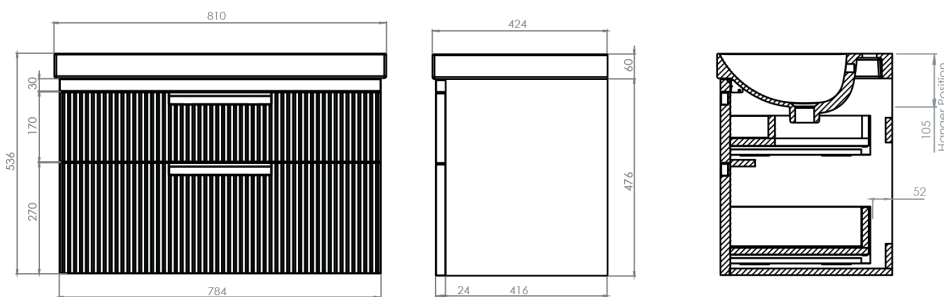

FAQs

Please see next page

Key Features + Benefits

Certifications + Approvals

Roper Rhodes

Brassmill Lane Trading Estate, Bath, BA1 3JF. Technical Support – Tel: 01225 303 900 Email: sales@roperrhodes.co.uk

All information on the data sheet is correct at the time of publication. All measurements are approximate and subject to standard tolerances.