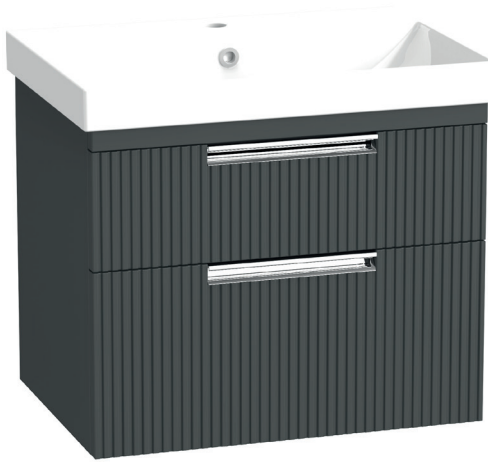

Espada Fluted 600mm Wall Mounted Two Drawer Basin Unit INSTFLO414812

Specification

Finish	Matt Willow
Dimensions	536(h) x 610(w) x 425(d) mm
Weight	28kg
Carcass Thickness	18/16mm
Carcass Material	MDF and MFC
Carcass Finish	Painted
Internal Cabinet Colour	Dark Grey
Plumbing Void	44mm
Cabinet Fixing Type	Adjustable wall hangers
Door / Drawer Finish	Painted
Door / Frontal Material	MDF
Number of Doors	None
Number of Drawers	Two
Number of Internal Shelves	None
Door Handing	-
Hinge / Runner Type	Soft close
Handle / Knob	Two chrome plated handles (supplied)
Handle Centres	-
Pre-Drilled / Marked for handles	Pre-cut groove

All information on the data sheet is correct at the time of publication. All measurements are approximate and subject to standard tolerances.

Espada Fluted 600mm Wall Mounted Two Drawer Basin Unit INSTFLO414812