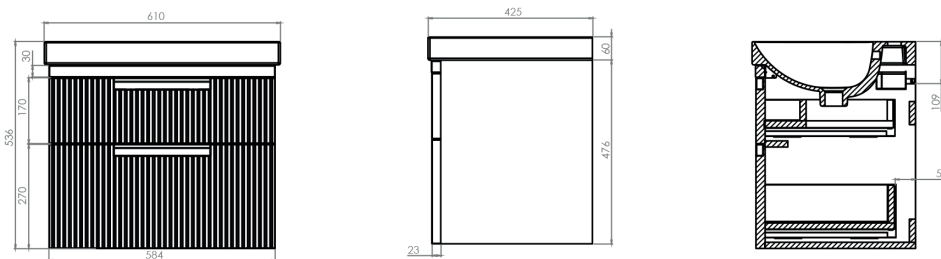

FAQs

Please see next page

Key Features + Benefits

Certifications + Approvals

Roper Rhodes

Brassmill Lane Trading Estate, Bath, BA1 3JF. Technical Support – Tel: 01225 303 900 Email: sales@roperrhodes.co.uk

All information on the data sheet is correct at the time of publication. All measurements are approximate and subject to standard tolerances.