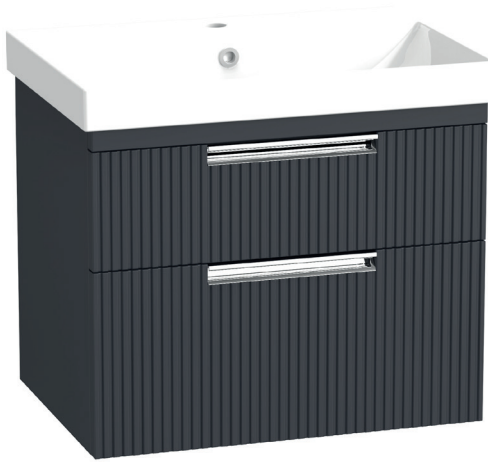

Espada Fluted 600mm Wall Mounted Two Drawer Basin Unit INSTFLO414811

Specification

Finish	Matt Midnight Grey
Dimensions	536(h) x 610(w) x 425(d) mm
Weight	28kg
Carcass Thickness	18/16mm
Carcass Material	MDF and MFC
Carcass Finish	Painted
Internal Cabinet Colour	Dark Grey
Plumbing Void	44mm
Cabinet Fixing Type	Adjustable wall hangers
Door / Drawer Finish	Painted
Door / Frontal Material	MDF
Number of Doors	None
Number of Drawers	Two
Number of Internal Shelves	None
Door Handing	-
Hinge / Runner Type	Soft close
Handle / Knob	Two chrome plated handles (supplied)
Handle Centres	-
Pre-Drilled / Marked for handles	Pre-cut groove

All information on the data sheet is correct at the time of publication. All measurements are approximate and subject to standard tolerances.

Espada Fluted 600mm Wall Mounted Two Drawer Basin Unit INSTFLO414811