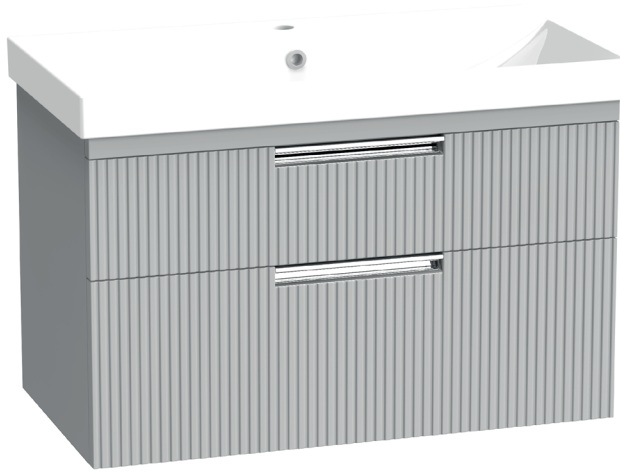

Espada Fluted 800mm Wall Mounted Two Drawer Basin Unit INSTFLO41447

Specification

Finish	Matt Light Grey
Dimensions	536(h) x 810(w) x 424(d) mm
Weight	34kg
Carcass Thickness	18/16mm
Carcass Material	MDF and MFC
Carcass Finish	Painted
Internal Cabinet Colour	Dark Grey
Plumbing Void	44mm
Cabinet Fixing Type	Adjustable wall hangers
Door / Drawer Finish	Painted
Door / Frontal Material	MDF
Number of Doors	None
Number of Drawers	Two
Number of Internal Shelves	None
Door Handing	-
Hinge / Runner Type	Soft close
Handle / Knob	Two chrome plated handles (supplied)
Handle Centres	-
Pre-Drilled / Marked for handles	Pre-cut groove

All information on the data sheet is correct at the time of publication. All measurements are approximate and subject to standard tolerances.

Espada Fluted 800mm Wall Mounted Two Drawer Basin Unit INSTFLO41447