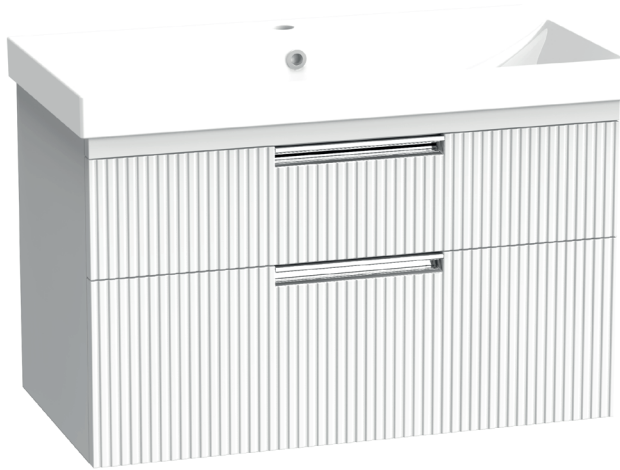

Espada Fluted 800mm Wall Mounted Two Drawer Basin Unit INSTFLO41446

Specification

Finish	Matt White
Dimensions	536(h) x 810(w) x 424(d) mm
Weight	34kg
Carcass Thickness	18/16mm
Carcass Material	MDF and MFC
Carcass Finish	Painted
Internal Cabinet Colour	Dark Grey
Plumbing Void	44mm
Cabinet Fixing Type	Adjustable wall hangers
Door / Drawer Finish	Painted
Door / Frontal Material	MDF
Number of Doors	None
Number of Drawers	Two
Number of Internal Shelves	None
Door Handing	-
Hinge / Runner Type	Soft close
Handle / Knob	Two chrome plated handles (supplied)
Handle Centres	-
Pre-Drilled / Marked for handles	Pre-cut groove

All information on the data sheet is correct at the time of publication. All measurements are approximate and subject to standard tolerances.

Espada Fluted 800mm Wall Mounted Two Drawer Basin Unit INSTFLO41446