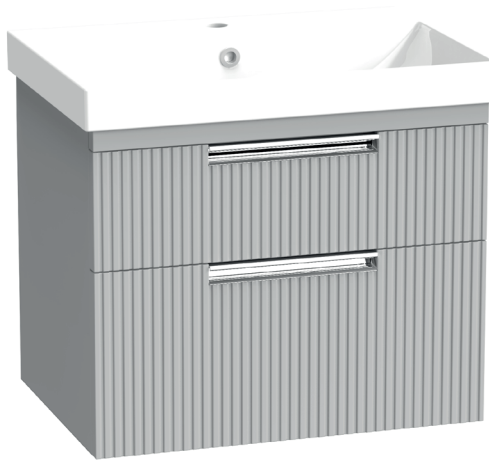

### Espada Fluted 600mm Wall Mounted Two Drawer Basin Unit INSTFLO41443

#### Specification

Finish	Matt Light Grey
Dimensions	536(h) x 610(w) x 425(d) mm
Weight	28kg
Carcass Thickness	18/16mm
Carcass Material	MDF and MFC
Carcass Finish	Painted
Internal Cabinet Colour	Dark Grey
Plumbing Void	44mm
Cabinet Fixing Type	Adjustable wall hangers
Door / Drawer Finish	Painted
Door / Frontal Material	MDF
Number of Doors	None
Number of Drawers	Two
Number of Internal Shelves	None
Door Handing	-
Hinge / Runner Type	Soft close
Handle / Knob	Two chrome plated handles (supplied)
Handle Centres	-
Pre-Drilled / Marked for handles	Pre-cut groove