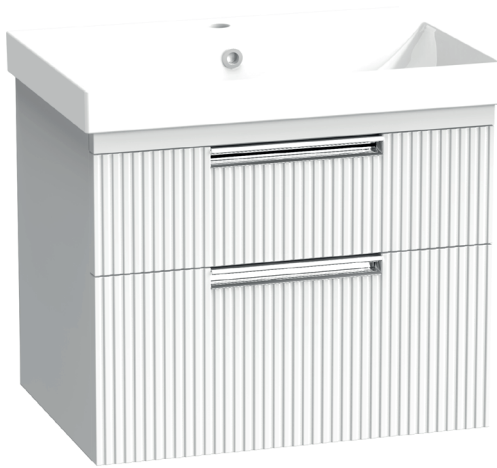

### Espada Fluted 600mm Wall Mounted Two Drawer Basin Unit INSTFLO41442

#### Specification

Finish	Matt White
Dimensions	536(h) x 610(w) x 425(d) mm
Weight	28kg
Carcass Thickness	18/16mm
Carcass Material	MDF and MFC
Carcass Finish	Painted
Internal Cabinet Colour	Dark Grey
Plumbing Void	44mm
Cabinet Fixing Type	Adjustable wall hangers
Door / Drawer Finish	Painted
Door / Frontal Material	MDF
Number of Doors	None
Number of Drawers	Two
Number of Internal Shelves	None
Door Handing	-
Hinge / Runner Type	Soft close
Handle / Knob	Two chrome plated handles (supplied)
Handle Centres	-
Pre-Drilled / Marked for handles	Pre-cut groove