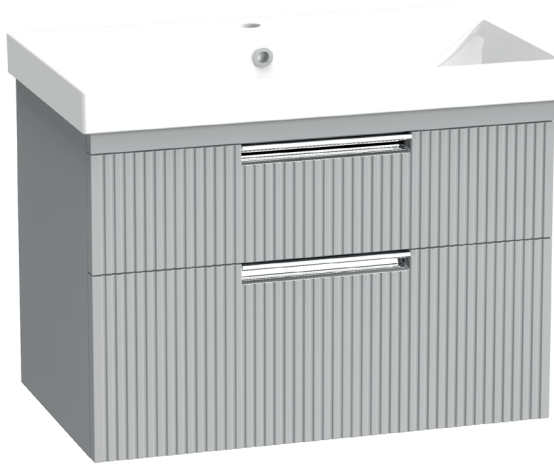

Espada Fluted 700mm Wall Mounted Two Drawer Basin Unit INSTFLO41436

Specification

Finish	Matt Light Grey
Dimensions	536(h) x 710(w) x 424(d) mm
Weight	21.97kg
Carcass Thickness	18/16mm
Carcass Material	MDF and MFC
Carcass Finish	Painted
Internal Cabinet Colour	Dark Grey
Plumbing Void	44mm
Cabinet Fixing Type	Adjustable wall hangers
Door / Drawer Finish	Painted
Door / Frontal Material	MDF
Number of Doors	None
Number of Drawers	Two
Number of Internal Shelves	None
Door Handing	-
Hinge / Runner Type	Soft close
Handle / Knob	Two chrome plated handles (supplied)
Handle Centres	-
Pre-Drilled / Marked for handles	Pre-cut groove

All information on the data sheet is correct at the time of publication. All measurements are approximate and subject to standard tolerances.

Espada Fluted 700mm Wall Mounted Two Drawer Basin Unit INSTFLO41436