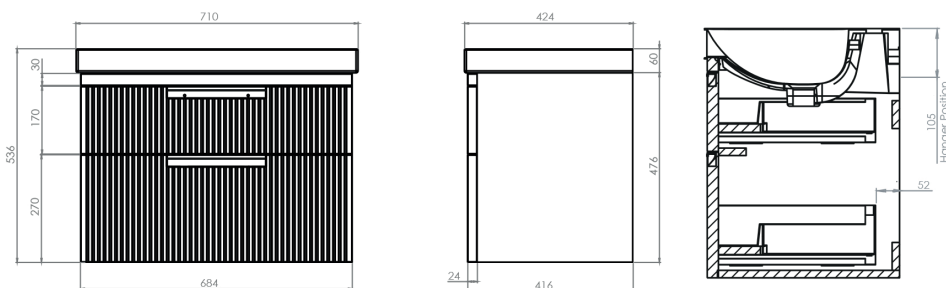

FAQs

Please see next page

Key Features + Benefits

Certifications + Approvals

Roper Rhodes

Brassmill Lane Trading Estate, Bath, BA1 3JF. Technical Support – Tel: 01225 303 900 Email: sales@roperrhodes.co.uk

All information on the data sheet is correct at the time of publication. All measurements are approximate and subject to standard tolerances.