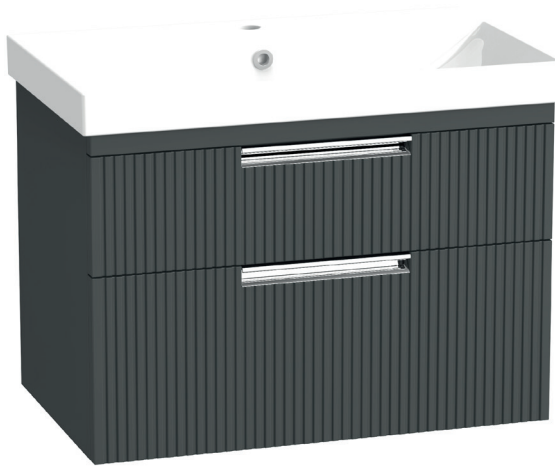

### Espada Fluted 700mm Wall Mounted Two Drawer Basin Unit INSTFLO41418

#### Specification

Finish	Matt Willow
Dimensions	536(h) x 710(w) x 424(d) mm
Weight	21.97kg
Carcass Thickness	18/16mm
Carcass Material	MDF and MFC
Carcass Finish	Painted
Internal Cabinet Colour	Dark Grey
Plumbing Void	44mm
Cabinet Fixing Type	Adjustable wall hangers
Door / Drawer Finish	Painted
Door / Frontal Material	MDF
Number of Doors	None
Number of Drawers	Two
Number of Internal Shelves	None
Door Handing	-
Hinge / Runner Type	Soft close
Handle / Knob	Two chrome plated handles (supplied)
Handle Centres	-
Pre-Drilled / Marked for handles	Pre-cut groove