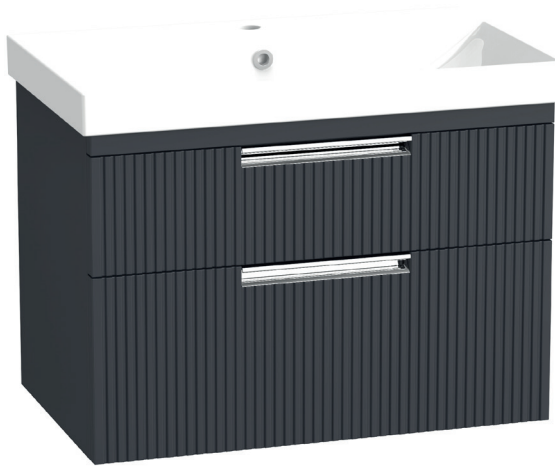

### Espada Fluted 700mm Wall Mounted Two Drawer Basin Unit INSTFLO41417

#### Specification

Finish	Matt Midnight Grey
Dimensions	536(h) x 710(w) x 424(d) mm
Weight	21.97kg
Carcass Thickness	18/16mm
Carcass Material	MDF and MFC
Carcass Finish	Painted
Internal Cabinet Colour	Dark Grey
Plumbing Void	44mm
Cabinet Fixing Type	Adjustable wall hangers
Door / Drawer Finish	Painted
Door / Frontal Material	MDF
Number of Doors	None
Number of Drawers	Two
Number of Internal Shelves	None
Door Handing	-
Hinge / Runner Type	Soft close
Handle / Knob	Two chrome plated handles (supplied)
Handle Centres	-
Pre-Drilled / Marked for handles	Pre-cut groove