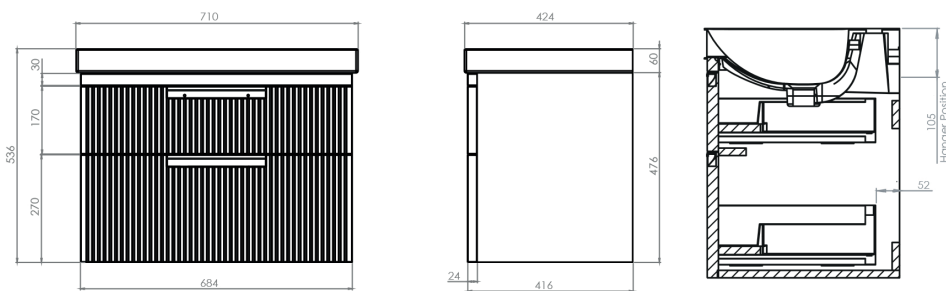

FAQs

Please see next page

Key Features + Benefits

Certifications + Approvals

Roper Rhodes

Brassmill Lane Trading Estate, Bath, BA1 3JF. Technical Support – Tel: 01225 303 900 Email: sales@roperrhodes.co.uk

All information on the data sheet is correct at the time of publication. All measurements are approximate and subject to standard tolerances.