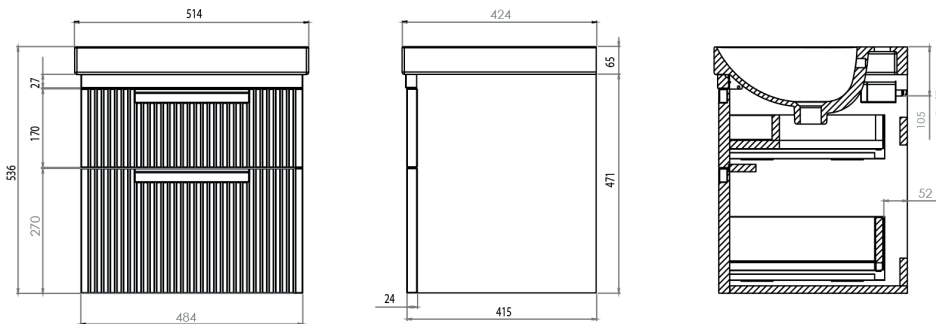

FAQs

Please see next page

Key Features + Benefits

Certifications + Approvals

Roper Rhodes

Brassmill Lane Trading Estate, Bath, BA1 3JF. Technical Support – Tel: 01225 303 900 Email: sales@roperrhodes.co.uk

All information on the data sheet is correct at the time of publication. All measurements are approximate and subject to standard tolerances.