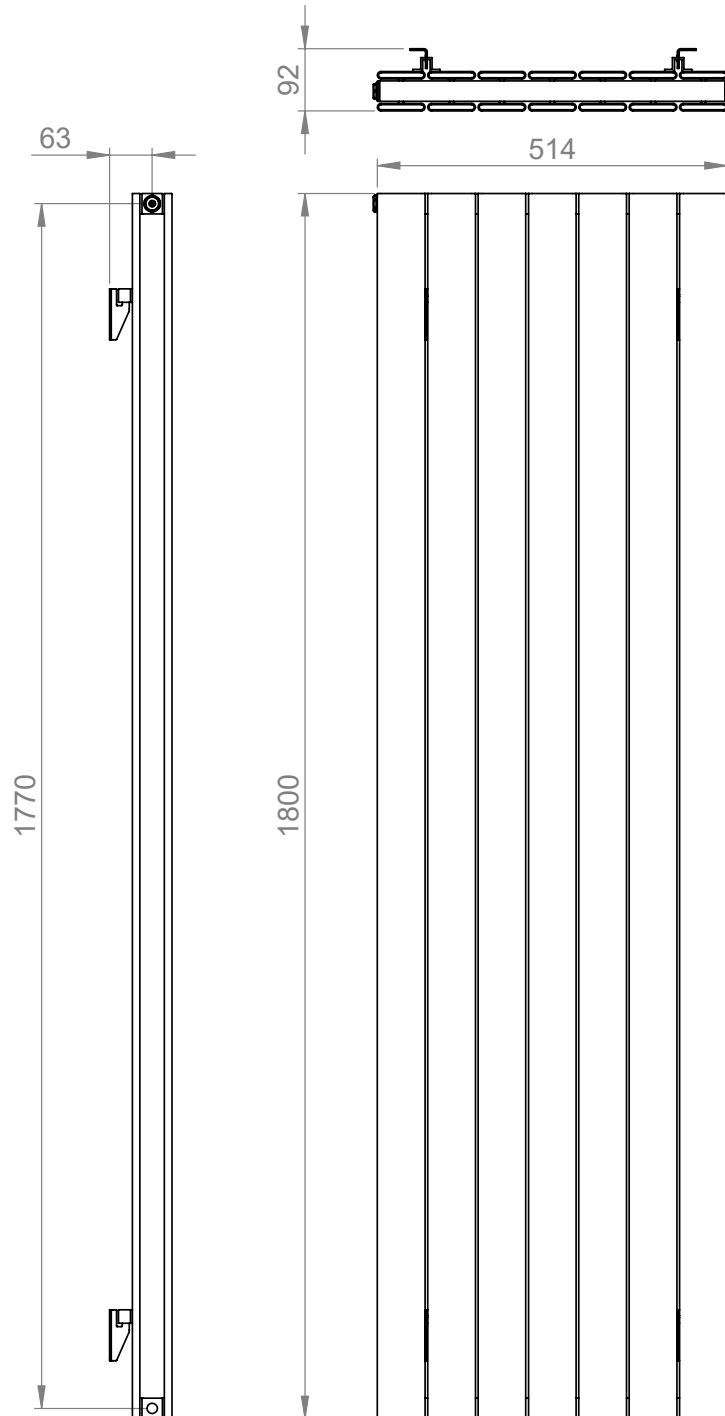

### Espada Aluminium 1800 x 520mm Double Panel Vertical Radiator (Heating Only) ESAL-VDP1800514WH

#### Specification

Finish	White
Dimensions	1800(h) x 514(w) x 91.5(d) mm
Weight	17.5kg
BTU Output/Hr	8833
Watts @ $\Delta$ T50°C	2589
Bars	7
Pipe Centres	-
Electric Element Wattage	-
End to End Connections	520mm
Radiator Columns	-
Material	Aluminium

### Espada Aluminium 1800 x 520mm Double Panel Vertical Radiator (Heating Only) ESALVDP1800514WH

\*Dual energy models require a conversion-tee, consult relevant drawing for details.