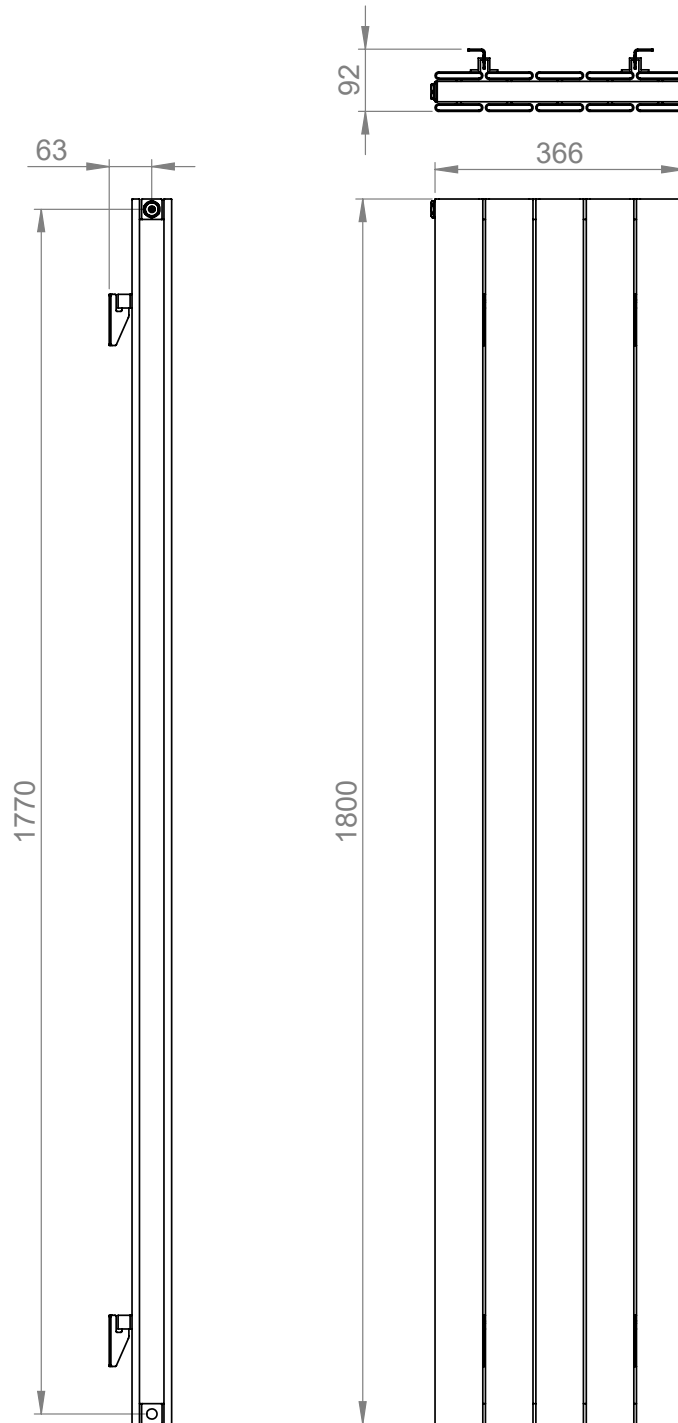

Espada Aluminium 1800 x 370mm Double Panel Vertical Radiator (Heating Only) ESAL-VDP1800366WH

Specification

Finish	White
Dimensions	1800(h) x 366(w) x 91.5(d) mm
Weight	12.5kg
BTU Output/Hr	6308
Watts @ $\Delta T50^{\circ}\text{C}$	1849
Bars	5
Pipe Centres	-
Electric Element Wattage	-
End to End Connections	370mm
Radiator Columns	-
Material	Aluminium

All heat outputs are shown at 50°C Δt in compliance with BSEN442. Watts and Btu's apply to Heating and Dual Fuel only.

Key Features + Benefits

Certifications + Approvals

Espada Aluminium 1800 x 370mm Double Panel Vertical Radiator (Heating Only) ESALVDP1800366WH

*Dual energy models require a conversion-tee, consult relevant drawing for details.