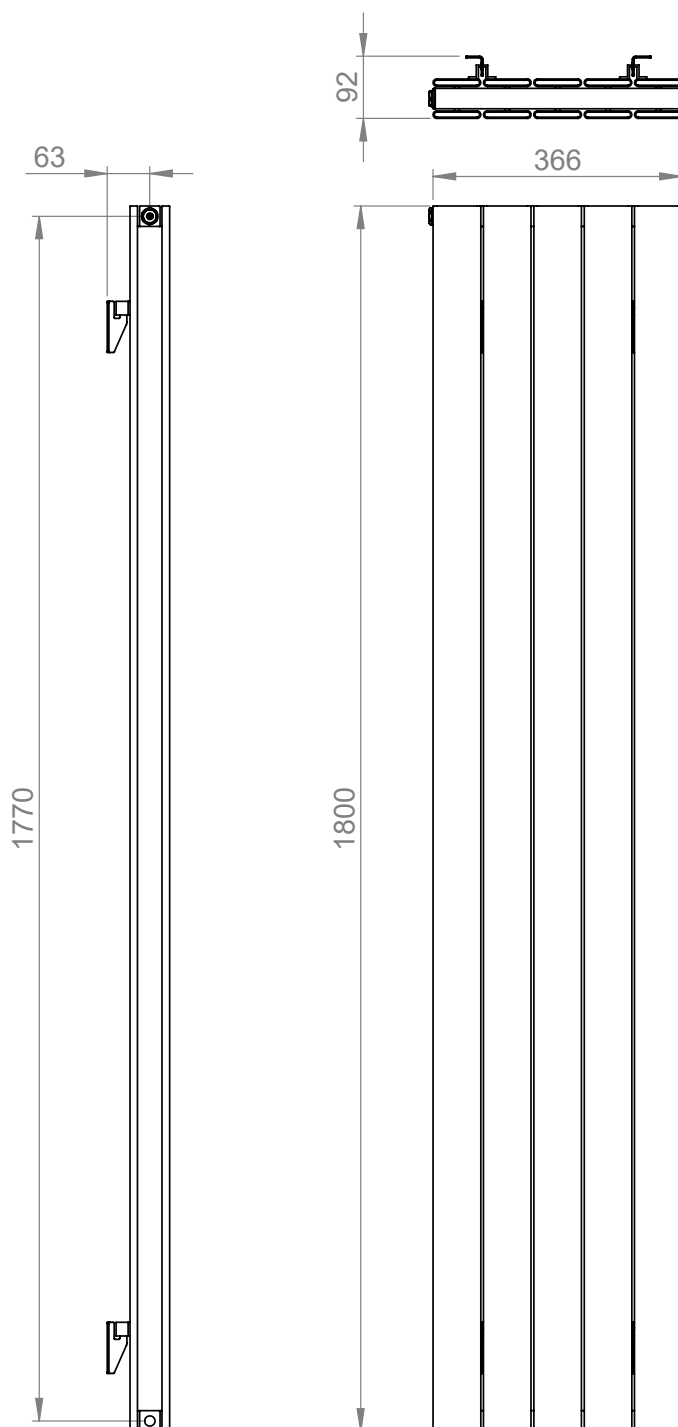

### Espada Aluminium 1800 x 370mm Double Panel Vertical Radiator (Heating Only) ESAL-VDP1800366AT

#### Specification

Finish	Anthracite
Dimensions	1800(h) x 366(w) x 91.5(d) mm
Weight	12.5kg
BTU Output/Hr	6308
Watts @ $\Delta T50^{\circ}\text{C}$	1849
Bars	5
Pipe Centres	-
Electric Element Wattage	-
End to End Connections	370mm
Radiator Columns	-
Material	Aluminium

### Espada Aluminium 1800 x 370mm Double Panel Vertical Radiator (Heating Only) ESAL-VDP1800366AT

\*Dual energy models require a conversion-tee, consult relevant drawing for details.