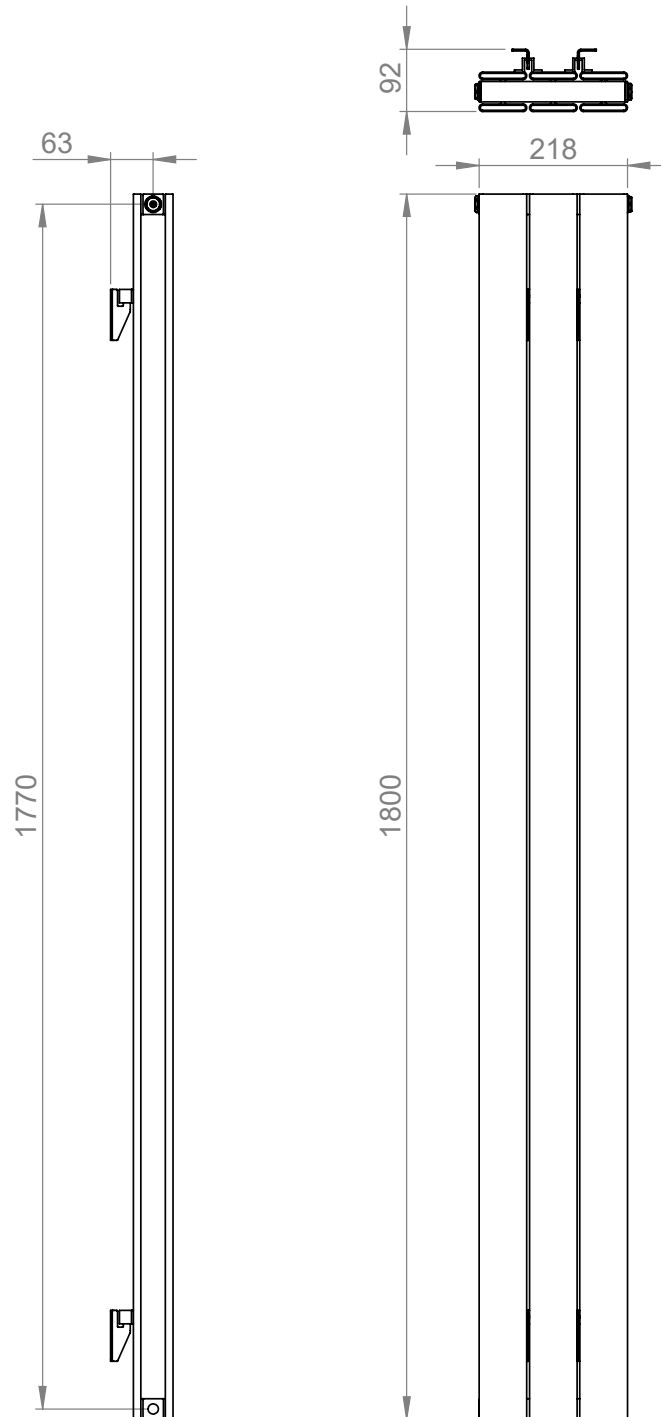

Espada Aluminium 1800 x 220mm Double Panel Vertical Radiator (Heating Only) ESAL-VDP1800218WH

Specification

Finish	White
Dimensions	1800(h) x 218(w) x 91.5(d) mm
Weight	8kg
BTU Output/Hr	3783
Watts @ $\Delta T50^{\circ}\text{C}$	1109
Bars	3
Pipe Centres	-
Electric Element Wattage	-
End to End Connections	220mm
Radiator Columns	-
Material	Aluminium

All heat outputs are shown at 50°C Δt in compliance with BSEN442. Watts and Btu's apply to Heating and Dual Fuel only.

Key Features + Benefits

Years
Guarantee

Aluminium

Certifications + Approvals

Espada Aluminium 1800 x 220mm Double Panel Vertical Radiator (Heating Only) ESALVDP1800218WH

*Dual energy models require a conversion-tee, consult relevant drawing for details.