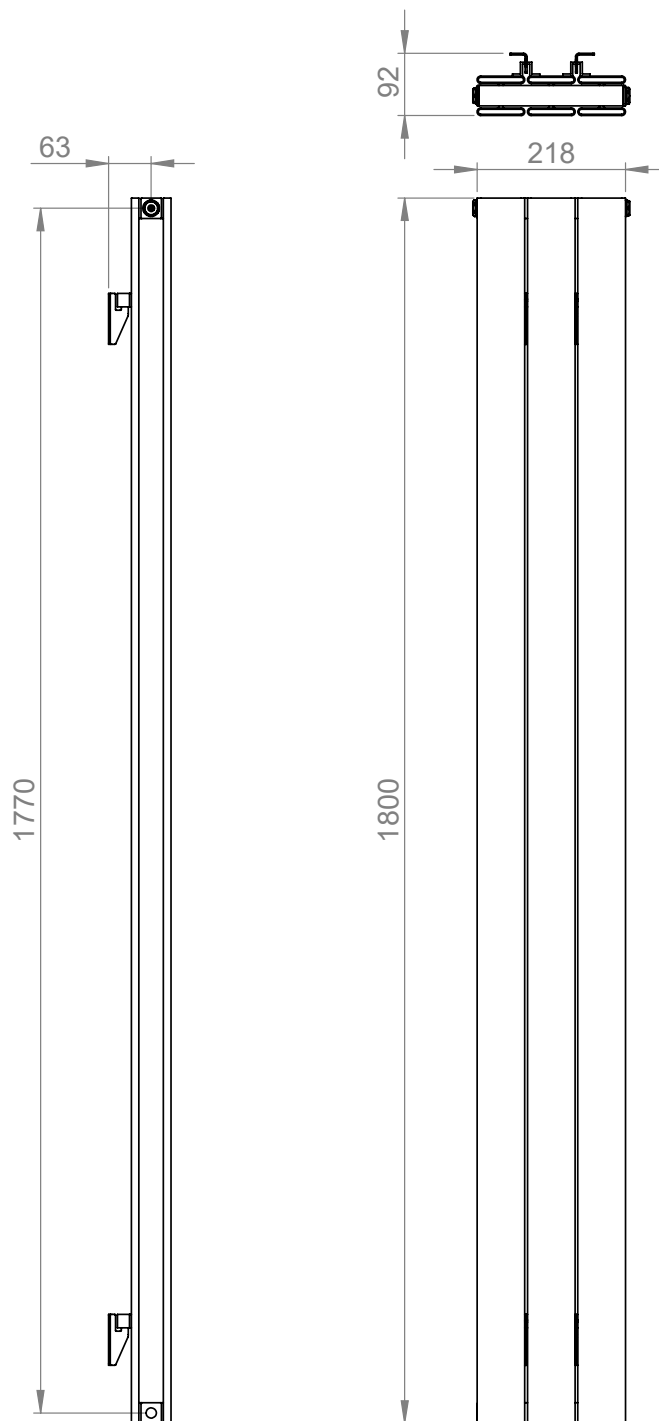

Espada Aluminium 1800 x 220mm Double Panel Vertical Radiator (Heating Only) ESAL-VDP1800218AT

*Dual energy models require a conversion-tee, consult relevant drawing for details.