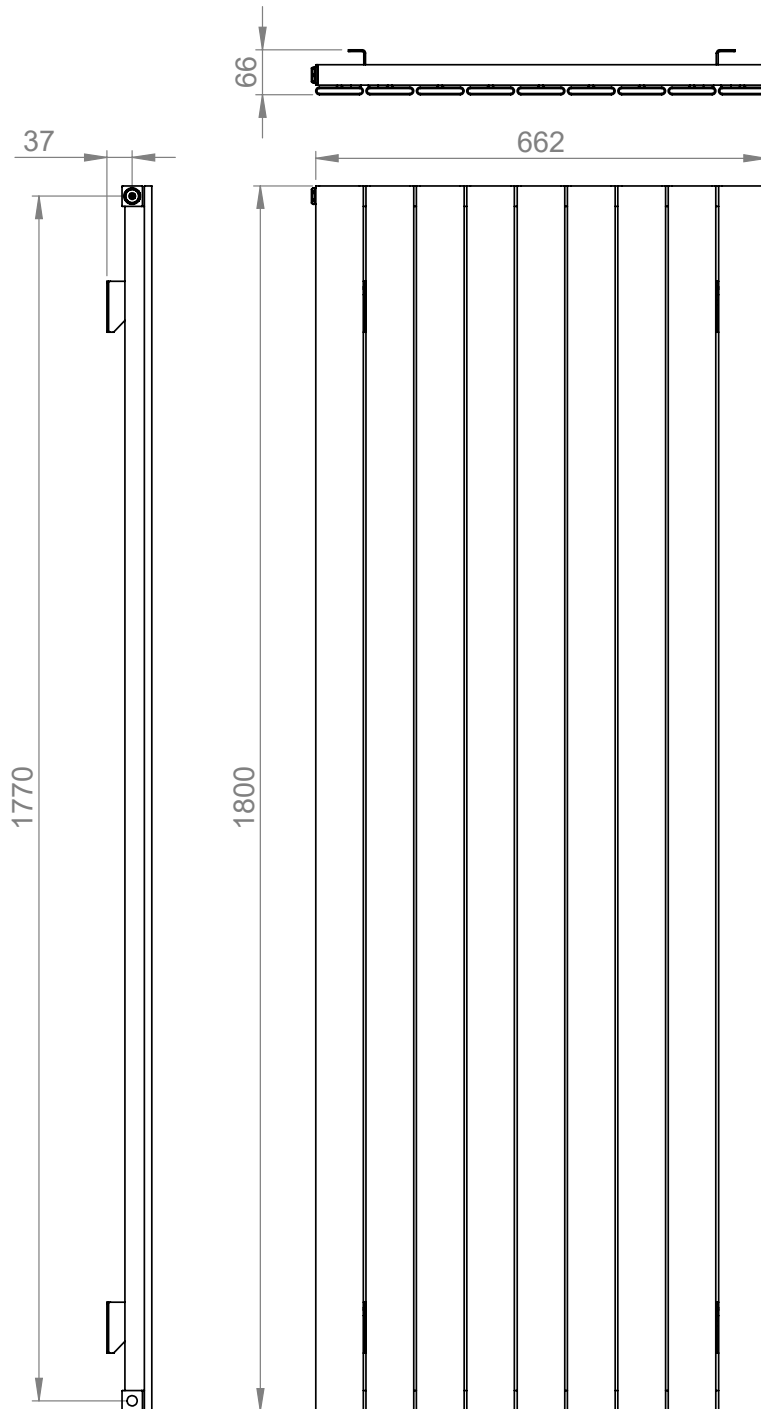

Espada Aluminium 1800 x 670mm Single Panel Vertical Radiator (Heating Only) ESALV1800662AT

Specification

Finish	Anthracite
Dimensions	1800(h) x 662(w) x 66(d) mm
Weight	14kg
BTU Output/Hr	6574
Watts @ $\Delta T50^{\circ}\text{C}$	1927
Bars	9
Pipe Centres	-
Electric Element Wattage	-
End to End Connections	670mm
Radiator Columns	-
Material	Aluminium

All heat outputs are shown at 50°C Δt in compliance with BSEN442. Watts and Btu's apply to Heating and Dual Fuel only.

Key Features + Benefits

Certifications + Approvals

Espada Aluminium 1800 x 670mm Single Panel Vertical Radiator (Heating Only) ESAL-V1800662AT