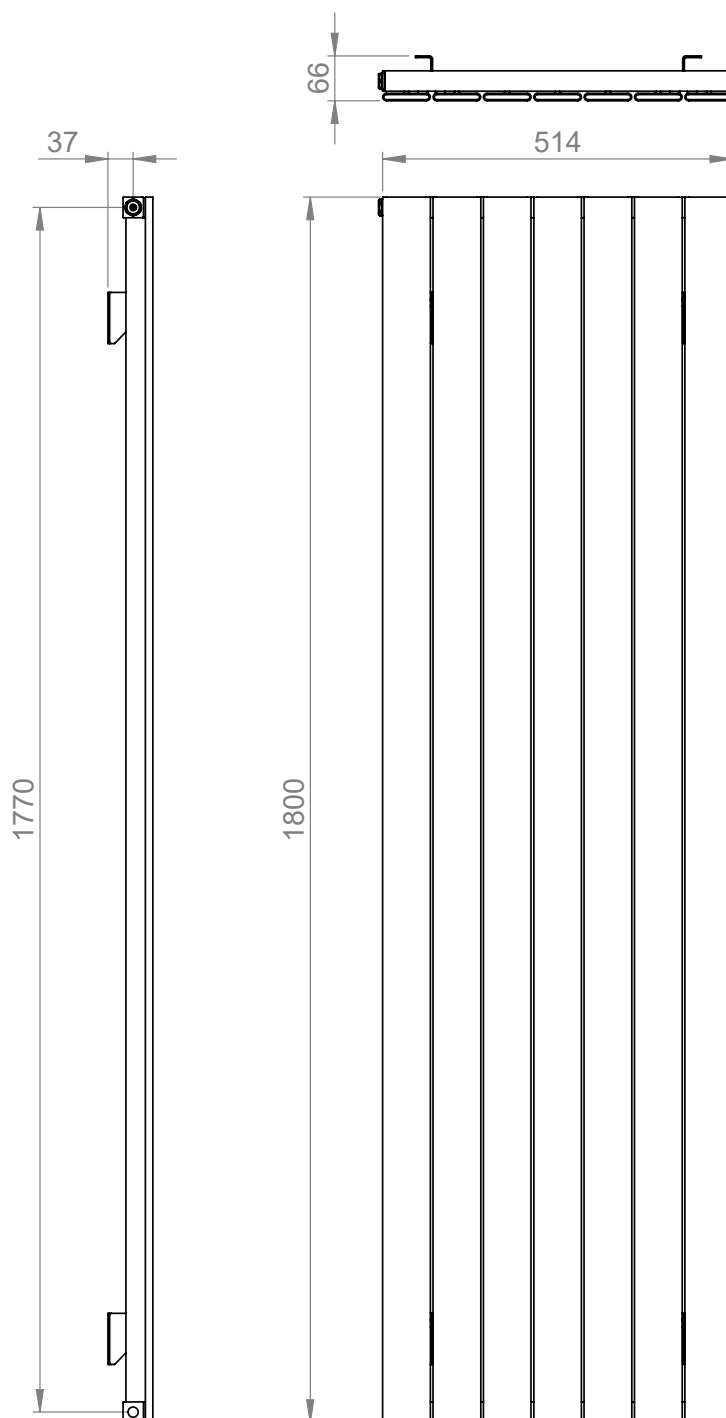

Espada Aluminium 1800 x 520mm Single Panel Vertical Radiator (Heating Only) ESALV1800514WH

*Dual energy models require a conversion-tee, consult relevant drawing for details.

Vogue (UK) Ltd
Strawberry Lane, Willenhall, West Midlands, WV13 3RS. Technical Support – Tel: +44(0) 1902 387000 Email: sales@vogueuk.co.uk

All information on the data sheet is correct at the time of publication. All measurements are approximate and subject to standard tolerances.