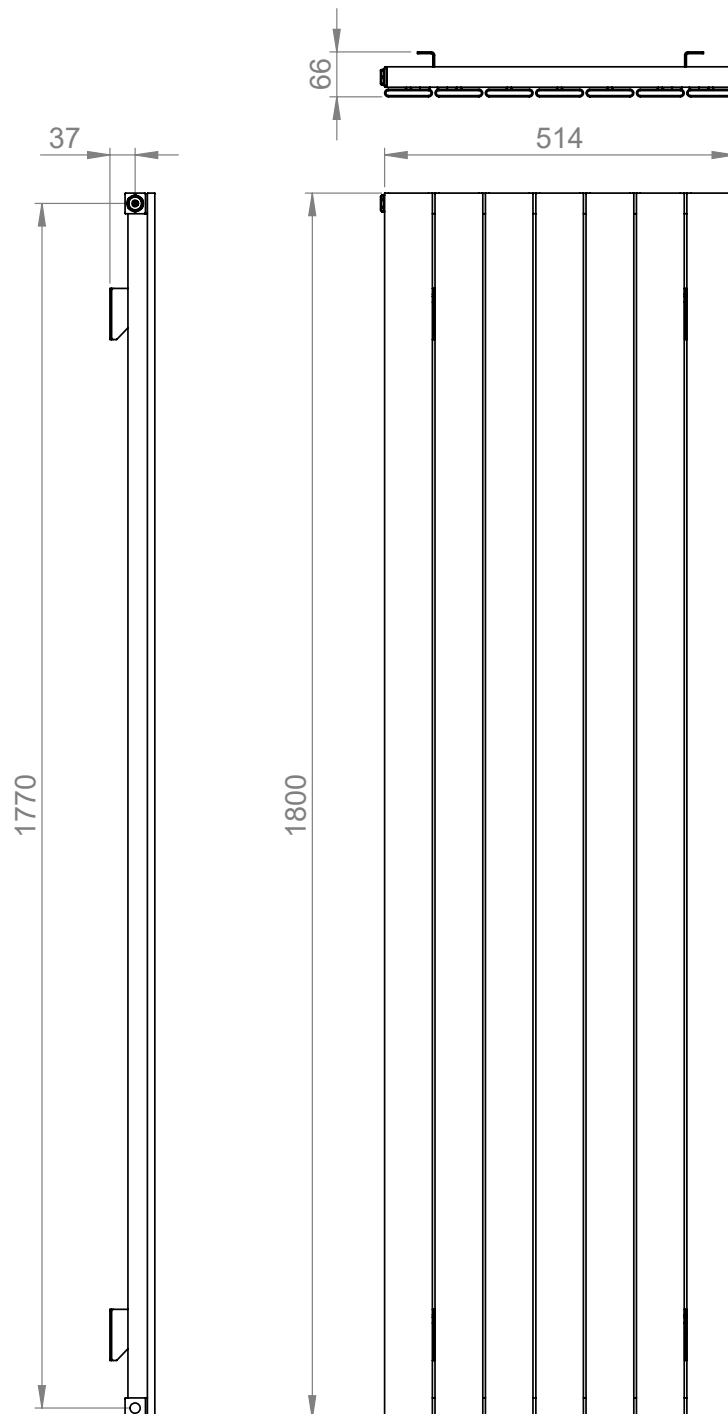

Espada Aluminium 1800 x 520mm Single Panel Vertical Radiator (Heating Only) ESAL-V1800514AT

*Dual energy models require a conversion-tee, consult relevant drawing for details.

Vogue (UK) Ltd
Strawberry Lane, Willenhall, West Midlands, WV13 3RS. Technical Support – Tel: +44(0) 1902 387000 Email: sales@vogueuk.co.uk

All information on the data sheet is correct at the time of publication. All measurements are approximate and subject to standard tolerances.