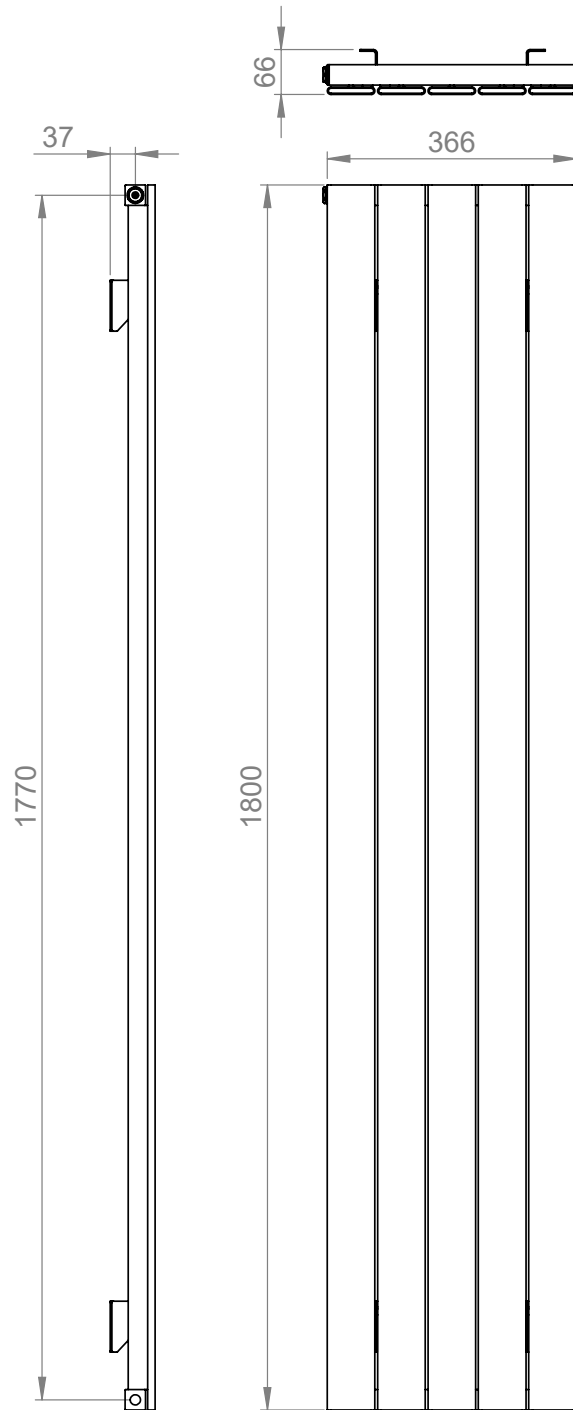

Espada Aluminium 1800 x 370mm Single Panel Vertical Radiator (Heating Only) ESALV1800366WH

Specification

Finish	White
Dimensions	1800(h) x 366(w) x 66(d) mm
Weight	8kg
BTU Output/Hr	3651
Watts @ $\Delta T50^{\circ}\text{C}$	1070
Bars	5
Pipe Centres	–
Electric Element Wattage	–
End to End Connections	370mm
Radiator Columns	–
Material	Aluminium

All heat outputs are shown at 50°C Δt in compliance with BSEN442. Watts and Btu's apply to Heating and Dual Fuel only.

Key Features + Benefits

Certifications + Approvals

Espada Aluminium 1800 x 370mm Single Panel Vertical Radiator (Heating Only) ESALV1800366WH