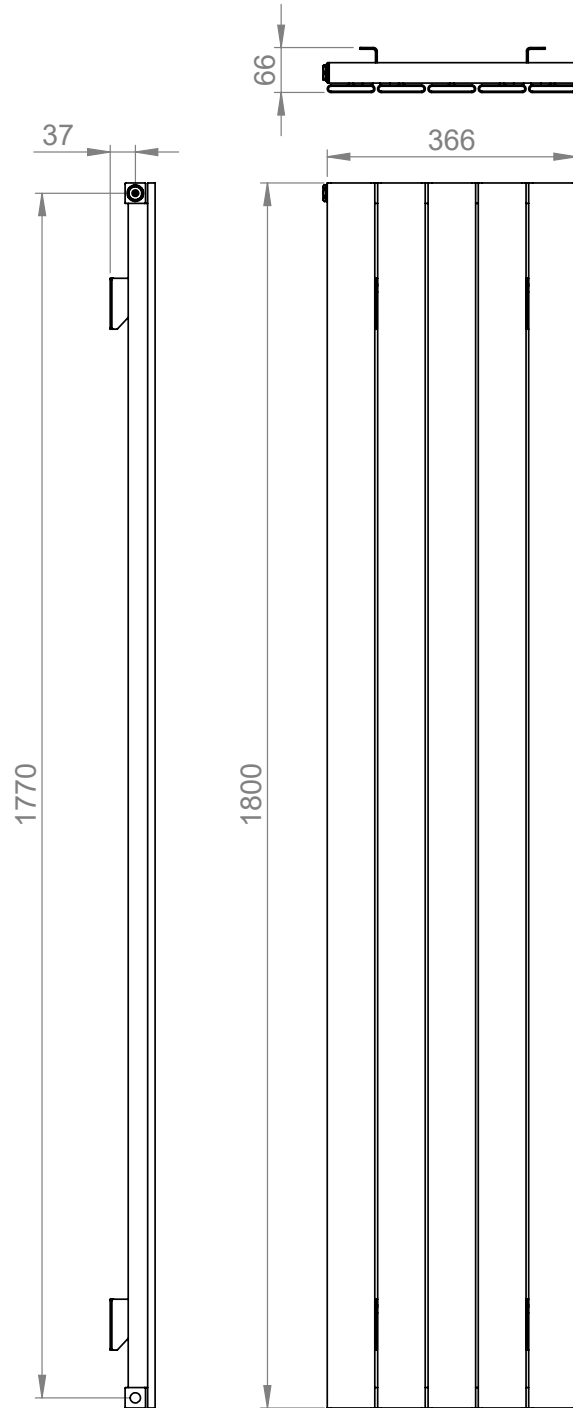

Espada Aluminium 1800 x 370mm Single Panel Vertical Radiator (Heating Only) ESALV1800366AT

Specification

Finish	Anthracite
Dimensions	1800(h) x 366(w) x 66(d) mm
Weight	8kg
BTU Output/Hr	3651
Watts @ $\Delta T50^{\circ}C$	1070
Bars	5
Pipe Centres	-
Electric Element Wattage	-
End to End Connections	370mm
Radiator Columns	-
Material	Aluminium

All heat outputs are shown at $50^{\circ}C \Delta t$ in compliance with BSEN442. Watts and Btu's apply to Heating and Dual Fuel only.

Key Features + Benefits

Certifications + Approvals

Espada Aluminium 1800 x 370mm Single Panel Vertical Radiator (Heating Only) ESAL-V1800366AT

*Dual energy models require a conversion-tee, consult relevant drawing for details.