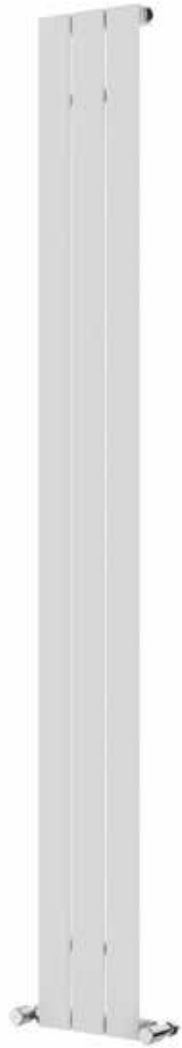

Espada Aluminium 1800 x 220mm Single Panel Vertical Radiator (Heating Only) ESALV1800218WH

Specification

Finish	White
Dimensions	1800(h) x 218(w) x 66(d) mm
Weight	5kg
BTU Output/Hr	2190
Watts @ Δ T50°C	642
Bars	3
Pipe Centres	–
Electric Element Wattage	–
End to End Connections	220mm
Radiator Columns	–
Material	Aluminium

All heat outputs are shown at 50°C Δ t in compliance with BSEN442. Watts and Btu's apply to Heating and Dual Fuel only.

Key Features + Benefits

10
Years
Guarantee

AL

Aluminium

Certifications + Approvals

Espada Aluminium 1800 x 220mm Single Panel Vertical Radiator (Heating Only) ESALV1800218WH