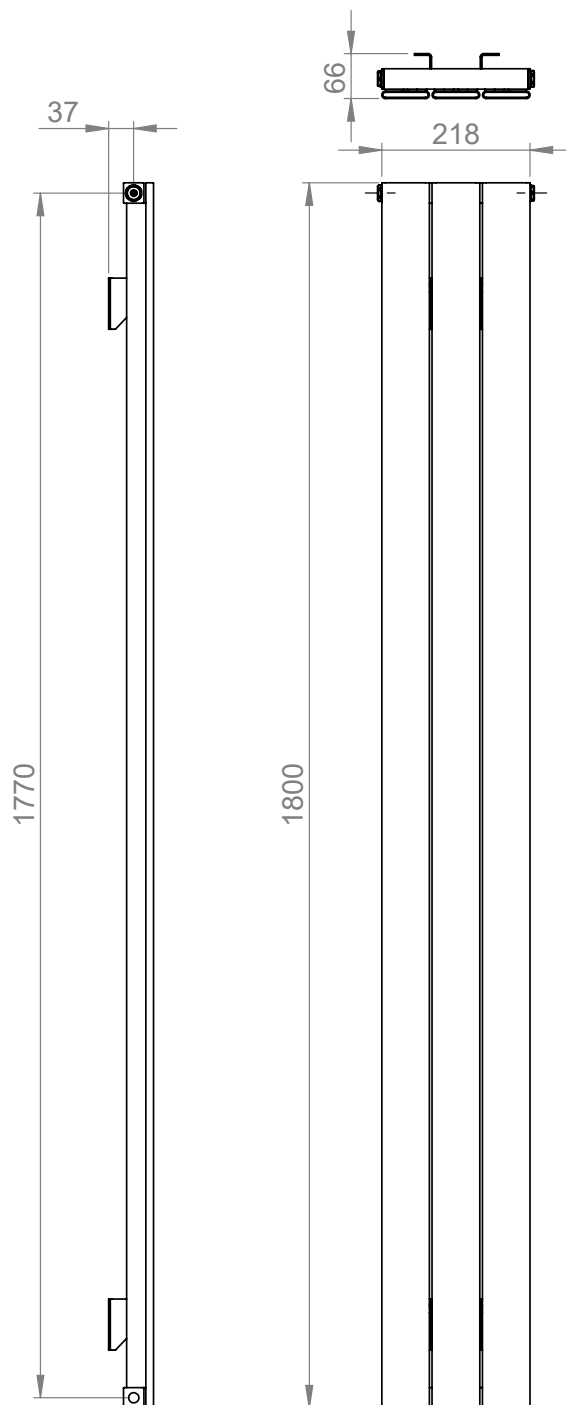

Espada Aluminium 1800 x 220mm Single Panel Vertical Radiator (Heating Only) ESALV1800218WH

*Dual energy models require a conversion-tee, consult relevant drawing for details.

Vogue (UK) Ltd
Strawberry Lane, Willenhall, West Midlands, WV13 3RS. Technical Support – Tel: +44(0) 1902 387000 Email: sales@vogueuk.co.uk

All information on the data sheet is correct at the time of publication. All measurements are approximate and subject to standard tolerances.