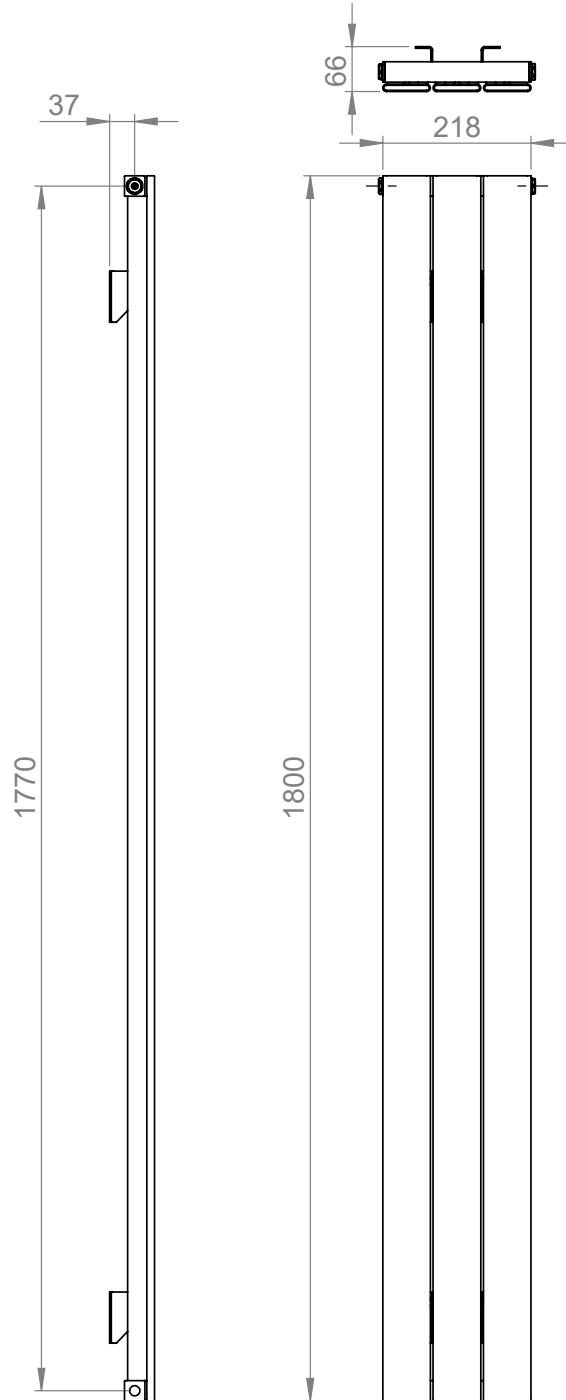

Espada Aluminium 1800 x 220mm Single Panel Vertical Radiator (Heating Only) ESALV1800218AT

Specification

Finish	Anthracite
Dimensions	1800(h) x 218(w) x 66(d) mm
Weight	5kg
BTU Output/Hr	2190
Watts @ $\Delta T50^{\circ}C$	642
Bars	3
Pipe Centres	-
Electric Element Wattage	-
End to End Connections	220mm
Radiator Columns	-
Material	Aluminium

All heat outputs are shown at $50^{\circ}C \Delta t$ in compliance with BSEN442. Watts and Btu's apply to Heating and Dual Fuel only.

Key Features + Benefits

Certifications + Approvals

Espada Aluminium 1800 x 220mm Single Panel Vertical Radiator (Heating Only) ESALV1800218AT

*Dual energy models require a conversion-tee, consult relevant drawing for details.