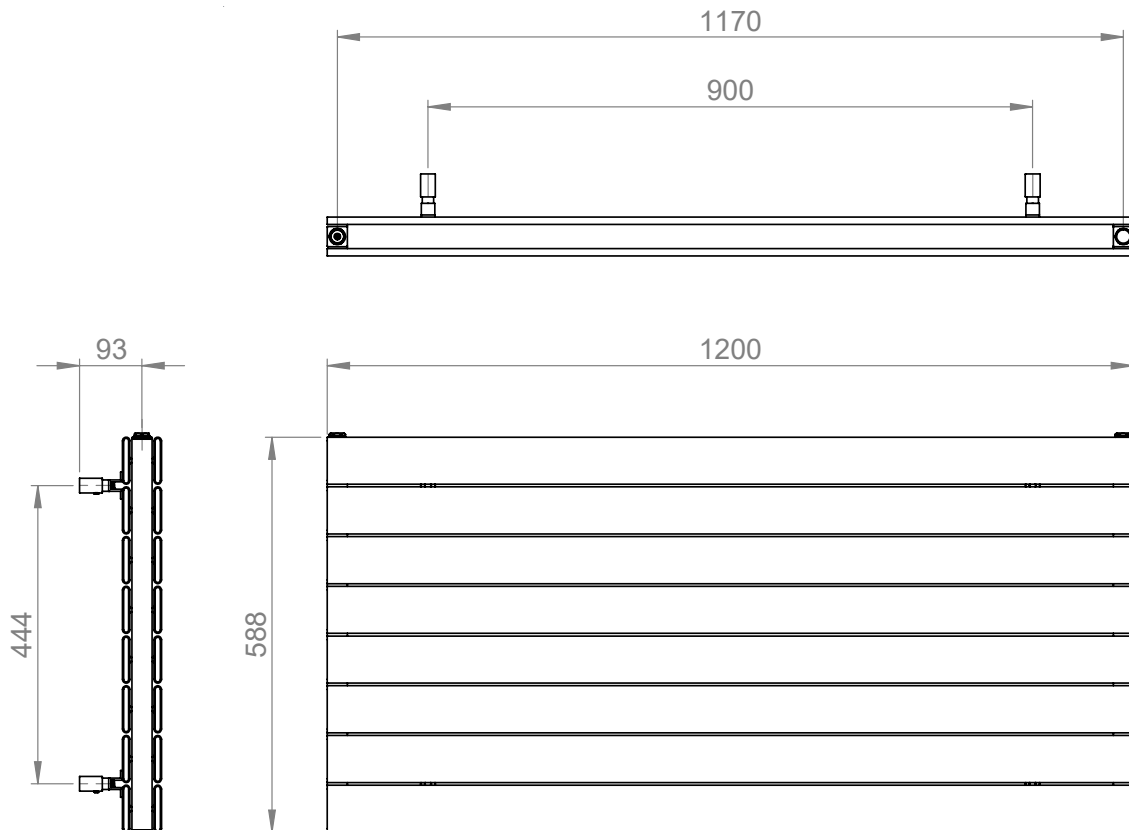

Espada Aluminium 595 x 1200mm Double Panel Horizontal Radiator (Heating Only)

ESAL-HDP05881200WH

Specification

Finish	White
Dimensions	588(h) x 1200(w) x 122(d) mm
Weight	14kg
BTU Output/Hr	6886
Watts @ Δ T50°C	2018
Bars	8
Pipe Centres	1150mm
Electric Element Wattage	–
End to End Connections	–
Radiator Columns	–
Material	Aluminium

All heat outputs are shown at 50°C Δt in compliance with BSEN442. Watts and Btu's apply to Heating and Dual Fuel only.

Key Features + Benefits

Certifications + Approvals

Espada Aluminium 595 x 1200mm Double Panel Horizontal Radiator (Heating Only) ESAL-HDP05881200WH

*Dual energy models require a conversion-tee, consult relevant drawing for details.