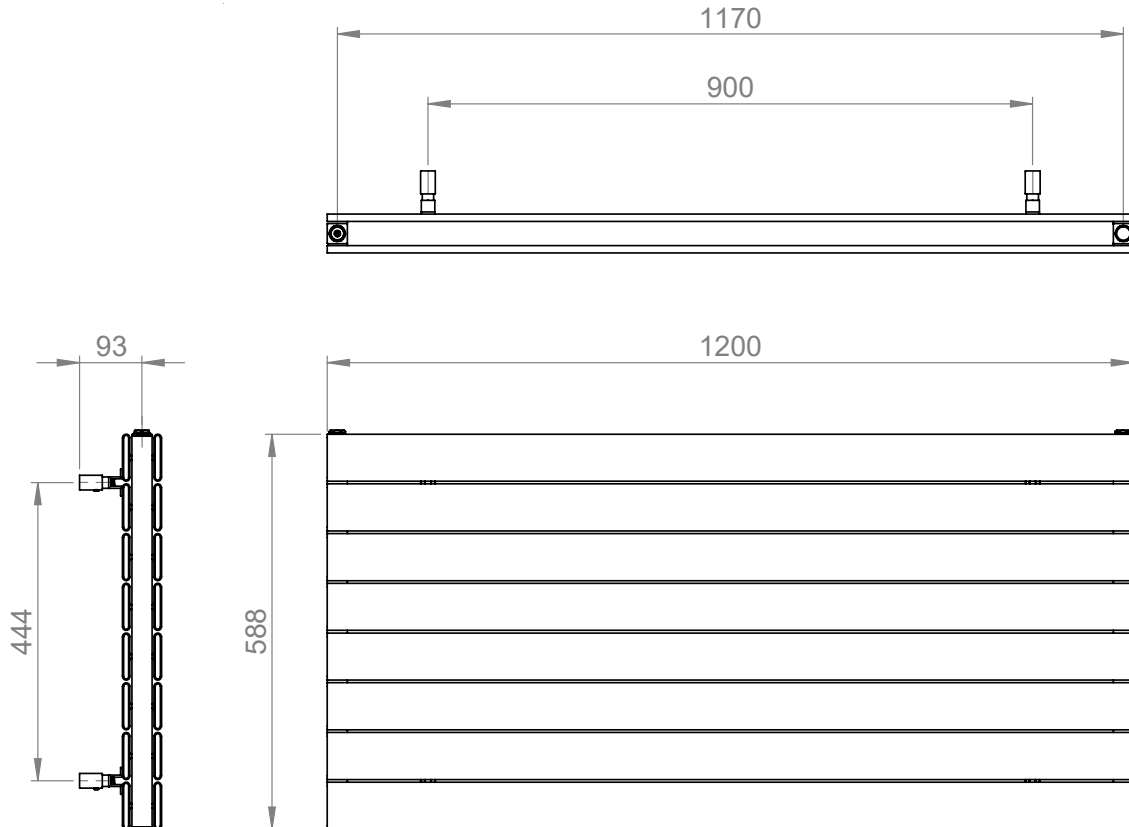

Espada Aluminium 595 x 1200mm Double Panel Horizontal Radiator (Heating Only) ESAL-HDP05881200AT

Specification

Finish	Anthracite
Dimensions	588(h) x 1200(w) x 122(d) mm
Weight	14kg
BTU Output/Hr	6886
Watts @ Δ T50°C	2018
Bars	8
Pipe Centres	1150mm
Electric Element Wattage	–
End to End Connections	–
Radiator Columns	–
Material	Aluminium

Espada Aluminium 595 x 1200mm Double Panel Horizontal Radiator (Heating Only) ESAL-HDP05881200AT

*Dual energy models require a conversion-tee, consult relevant drawing for details.