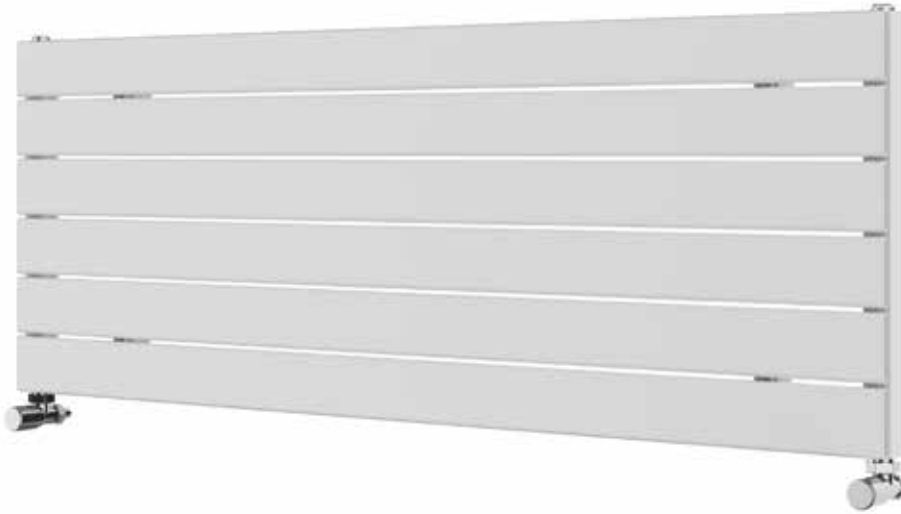

Espada Aluminium 450 x 1200mm Single Panel Horizontal Radiator (Heating Only) ESAL-H04401200WH

Specification

Finish	White
Dimensions	440(h) x 1200(w) x 75(d) mm
Weight	6.5kg
BTU Output/Hr	3006
Watts @ Δ T50°C	881
Bars	8
Pipe Centres	1150mm
Electric Element Wattage	–
End to End Connections	–
Radiator Columns	–
Material	Aluminium

All heat outputs are shown at 50°C Δ t in compliance with BSEN442. Watts and Btu's apply to Heating and Dual Fuel only.

Key Features + Benefits

Certifications + Approvals

Espada Aluminium 450 x 1200mm Single Panel Horizontal Radiator (Heating Only) ESAL-H04401200WH