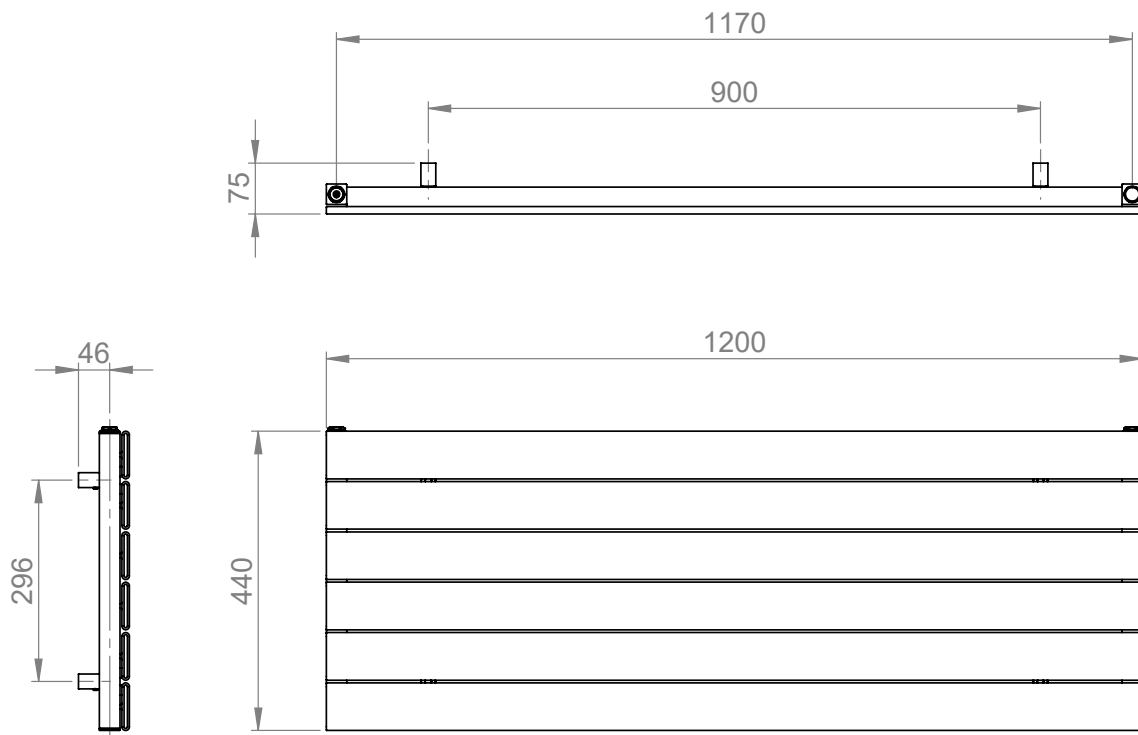

Espada Aluminium 450 x 1200mm Single Panel Horizontal Radiator (Heating Only) ESAL-H04401200WH

Specification

Finish	White
Dimensions	440(h) x 1200(w) x 75(d) mm
Weight	6.5kg
BTU Output/Hr	3006
Watts @ Δ T50°C	881
Bars	8
Pipe Centres	1150mm
Electric Element Wattage	–
End to End Connections	–
Radiator Columns	–
Material	Aluminium

All heat outputs are shown at 50°C Δ t in compliance with BSEN442. Watts and Btu's apply to Heating and Dual Fuel only.

Key Features + Benefits

Certifications + Approvals

Espada Aluminium 450 x 1200mm Single Panel Horizontal Radiator (Heating Only) ESAL-H04401200WH

All information on the data sheet is correct at the time of publication. All measurements are approximate and subject to standard tolerances.