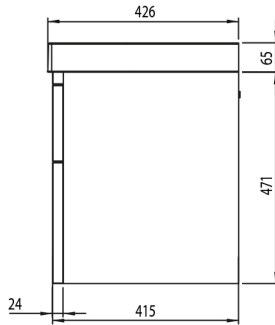

Platform Slab Fronted Unit:

Diagrams not to scale  
All dimensions in mm  
tolerance of +/-5mm

Platform Fluted Unit:

Also available with Fluted  
front fascias.