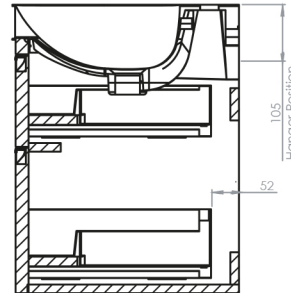

Platform Slab Fronted Unit:

Diagrams not to scale  
All dimensions in mm  
tolerance of +/-5mm

Platform Fluted Unit:

Also available with Fluted  
front fascias.