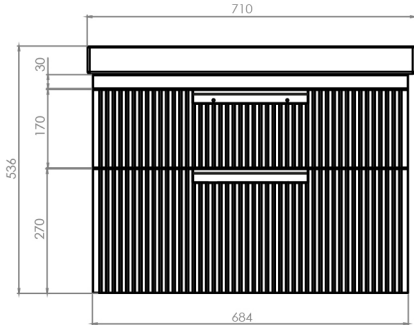

Platform Slab Fronted Unit:

Diagrams not to scale  
All dimensions in mm  
tolerance of +/-5mm

Platform Fluted Unit:

Also available with Fluted  
front fascias.