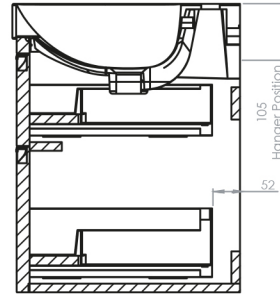

Platform Slab Fronted Unit:

Diagrams not to scale  
All dimensions in mm  
tolerance of +/-5mm

Platform Fluted Unit:

Also available with Fluted  
front fascias.