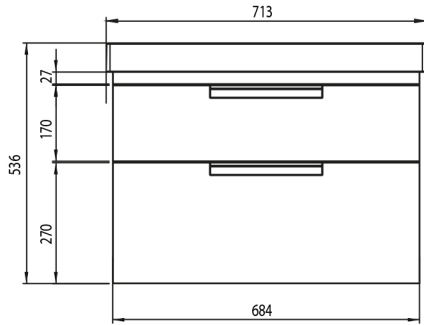

Platform Slab Fronted Unit:

Diagrams not to scale  
All dimensions in mm  
tolerance of +/-5mm

Platform Fluted Unit:

Also available with Fluted  
front fascias.