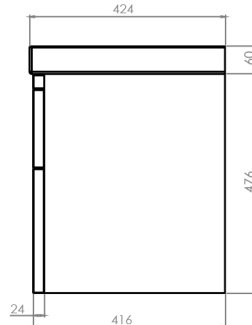

Platform Slab Fronted Unit:

Diagrams not to scale  
All dimensions in mm  
tolerance of +/-5mm

Platform Fluted Unit:

Also available with Fluted  
front fascias.