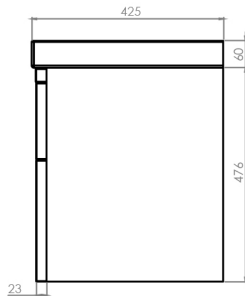

Platform Slab Fronted Unit:

Diagrams not to scale
All dimensions in mm
tolerance of +/-5mm

Platform Fluted Unit:

Also available with Fluted
front fascias.