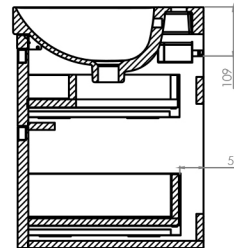

Platform Slab Fronted Unit:

Diagrams not to scale
All dimensions in mm
tolerance of +/-5mm

Platform Fluted Unit:

Also available with Fluted
front fascias.