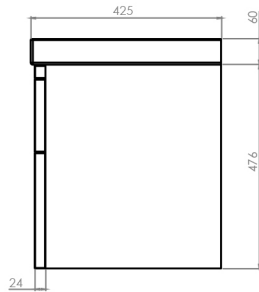

Platform Slab Fronted Unit:

Diagrams not to scale
All dimensions in mm
tolerance of +/-5mm

Platform Fluted Unit:

Also available with Fluted
front fascias.