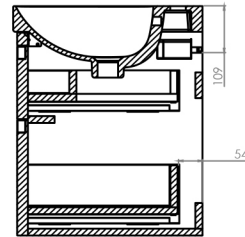

Platform Slab Fronted Unit:

Diagrams not to scale
All dimensions in mm
tolerance of +/-5mm

Platform Fluted Unit:

Also available with Fluted
front fascias.