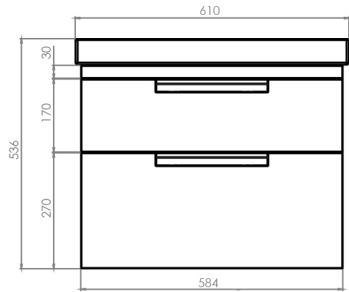

Platform Slab Fronted Unit:

Diagrams not to scale
All dimensions in mm
tolerance of +/-5mm

Platform Fluted Unit:

Also available with Fluted
front fascias.