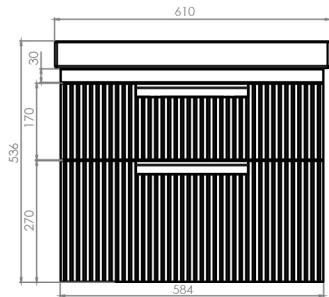

Platform Slab Fronted Unit:

Diagrams not to scale
All dimensions in mm
tolerance of +/-5mm

Platform Fluted Unit:

Also available with Fluted
front fascias.