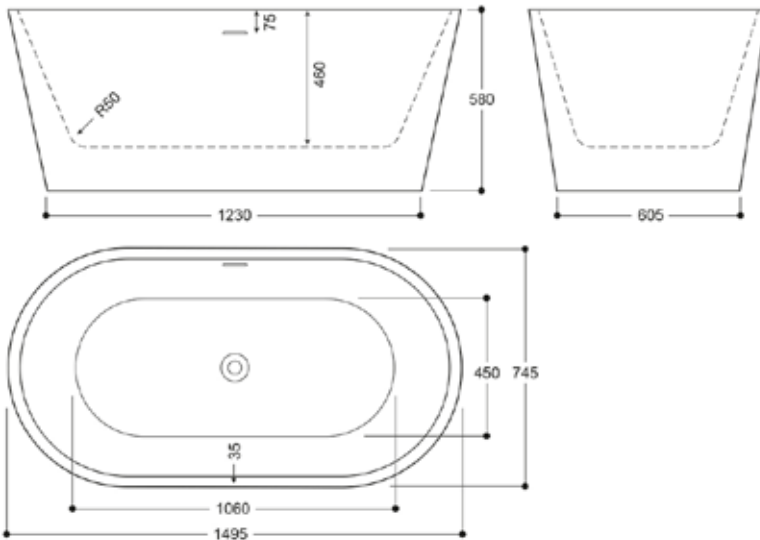

Eshton 1495 x 745mm Freestanding Bath INSTE103WM

Specification

Finish	Marble Effect
Dimensions	580(h) x 1495(w) x 745(d) mm
Weight	38kg
Bath Type	Freestanding bath
Tapholes	Cannot be drilled
Water Capacity	211 Litres
Legs Supplied	Yes
Leg Fixing Type	Pre-fitted
Legs Adjustable	Yes
Bath Surface Material	Acrylic
Bath Surface Material Thickness	3.5mm
Waste Supplied	Yes
Overflow Supplied	Yes
Overflow Height	374mm
Encapsulated Base Board	Yes
Base Board Material	MDF
Material Used to Cover Base Board	Fiberglass