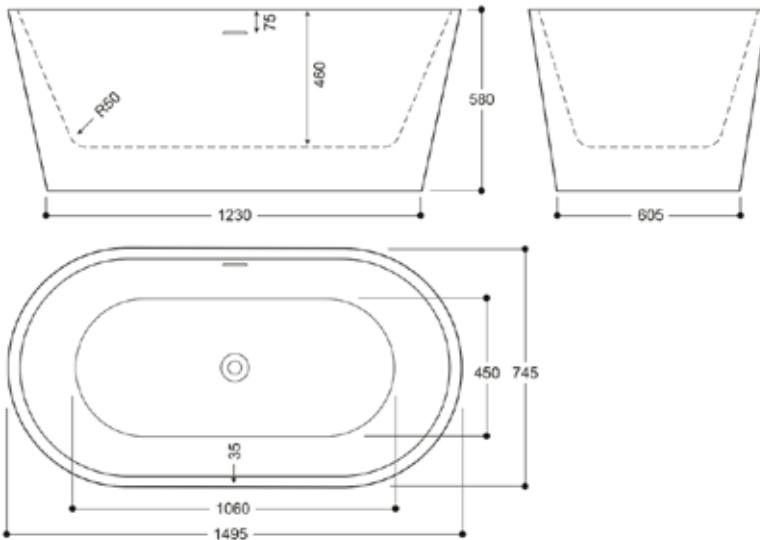

Eshton 1495 x 745mm Freestanding Bath INSTE103SV

Specification

Finish	Silver Effect
Dimensions	580(h) x 1495(w) x 745(d) mm
Weight	38kg
Bath Type	Freestanding bath
Tapholes	Cannot be drilled
Water Capacity	211 Litres
Legs Supplied	Yes
Leg Fixing Type	Pre-fitted
Legs Adjustable	Yes
Bath Surface Material	Acrylic
Bath Surface Material Thickness	3.5mm
Waste Supplied	Yes
Overflow Supplied	Yes
Overflow Height	374mm
Encapsulated Base Board	Yes
Base Board Material	MDF
Material Used to Cover Base Board	Fiberglass