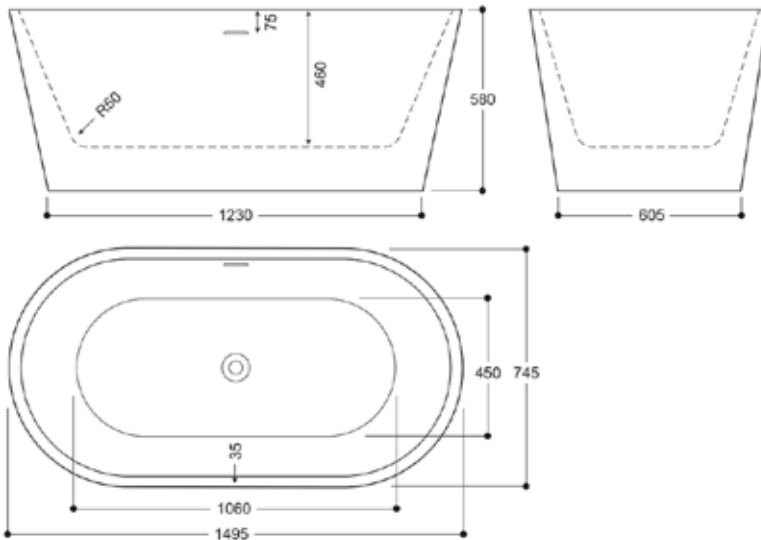

Eshton 1495 x 745mm Freestanding Bath INSTE103GO

Specification

Finish	Gold Effect
Dimensions	580(h) x 1495(w) x 745(d) mm
Weight	38kg
Bath Type	Freestanding bath
Tapholes	Cannot be drilled
Water Capacity	211 Litres
Legs Supplied	Yes
Leg Fixing Type	Pre-fitted
Legs Adjustable	Yes
Bath Surface Material	Acrylic
Bath Surface Material Thickness	3.5mm
Waste Supplied	Yes
Overflow Supplied	Yes
Overflow Height	374mm
Encapsulated Base Board	Yes
Base Board Material	MDF
Material Used to Cover Base Board	Fiberglass